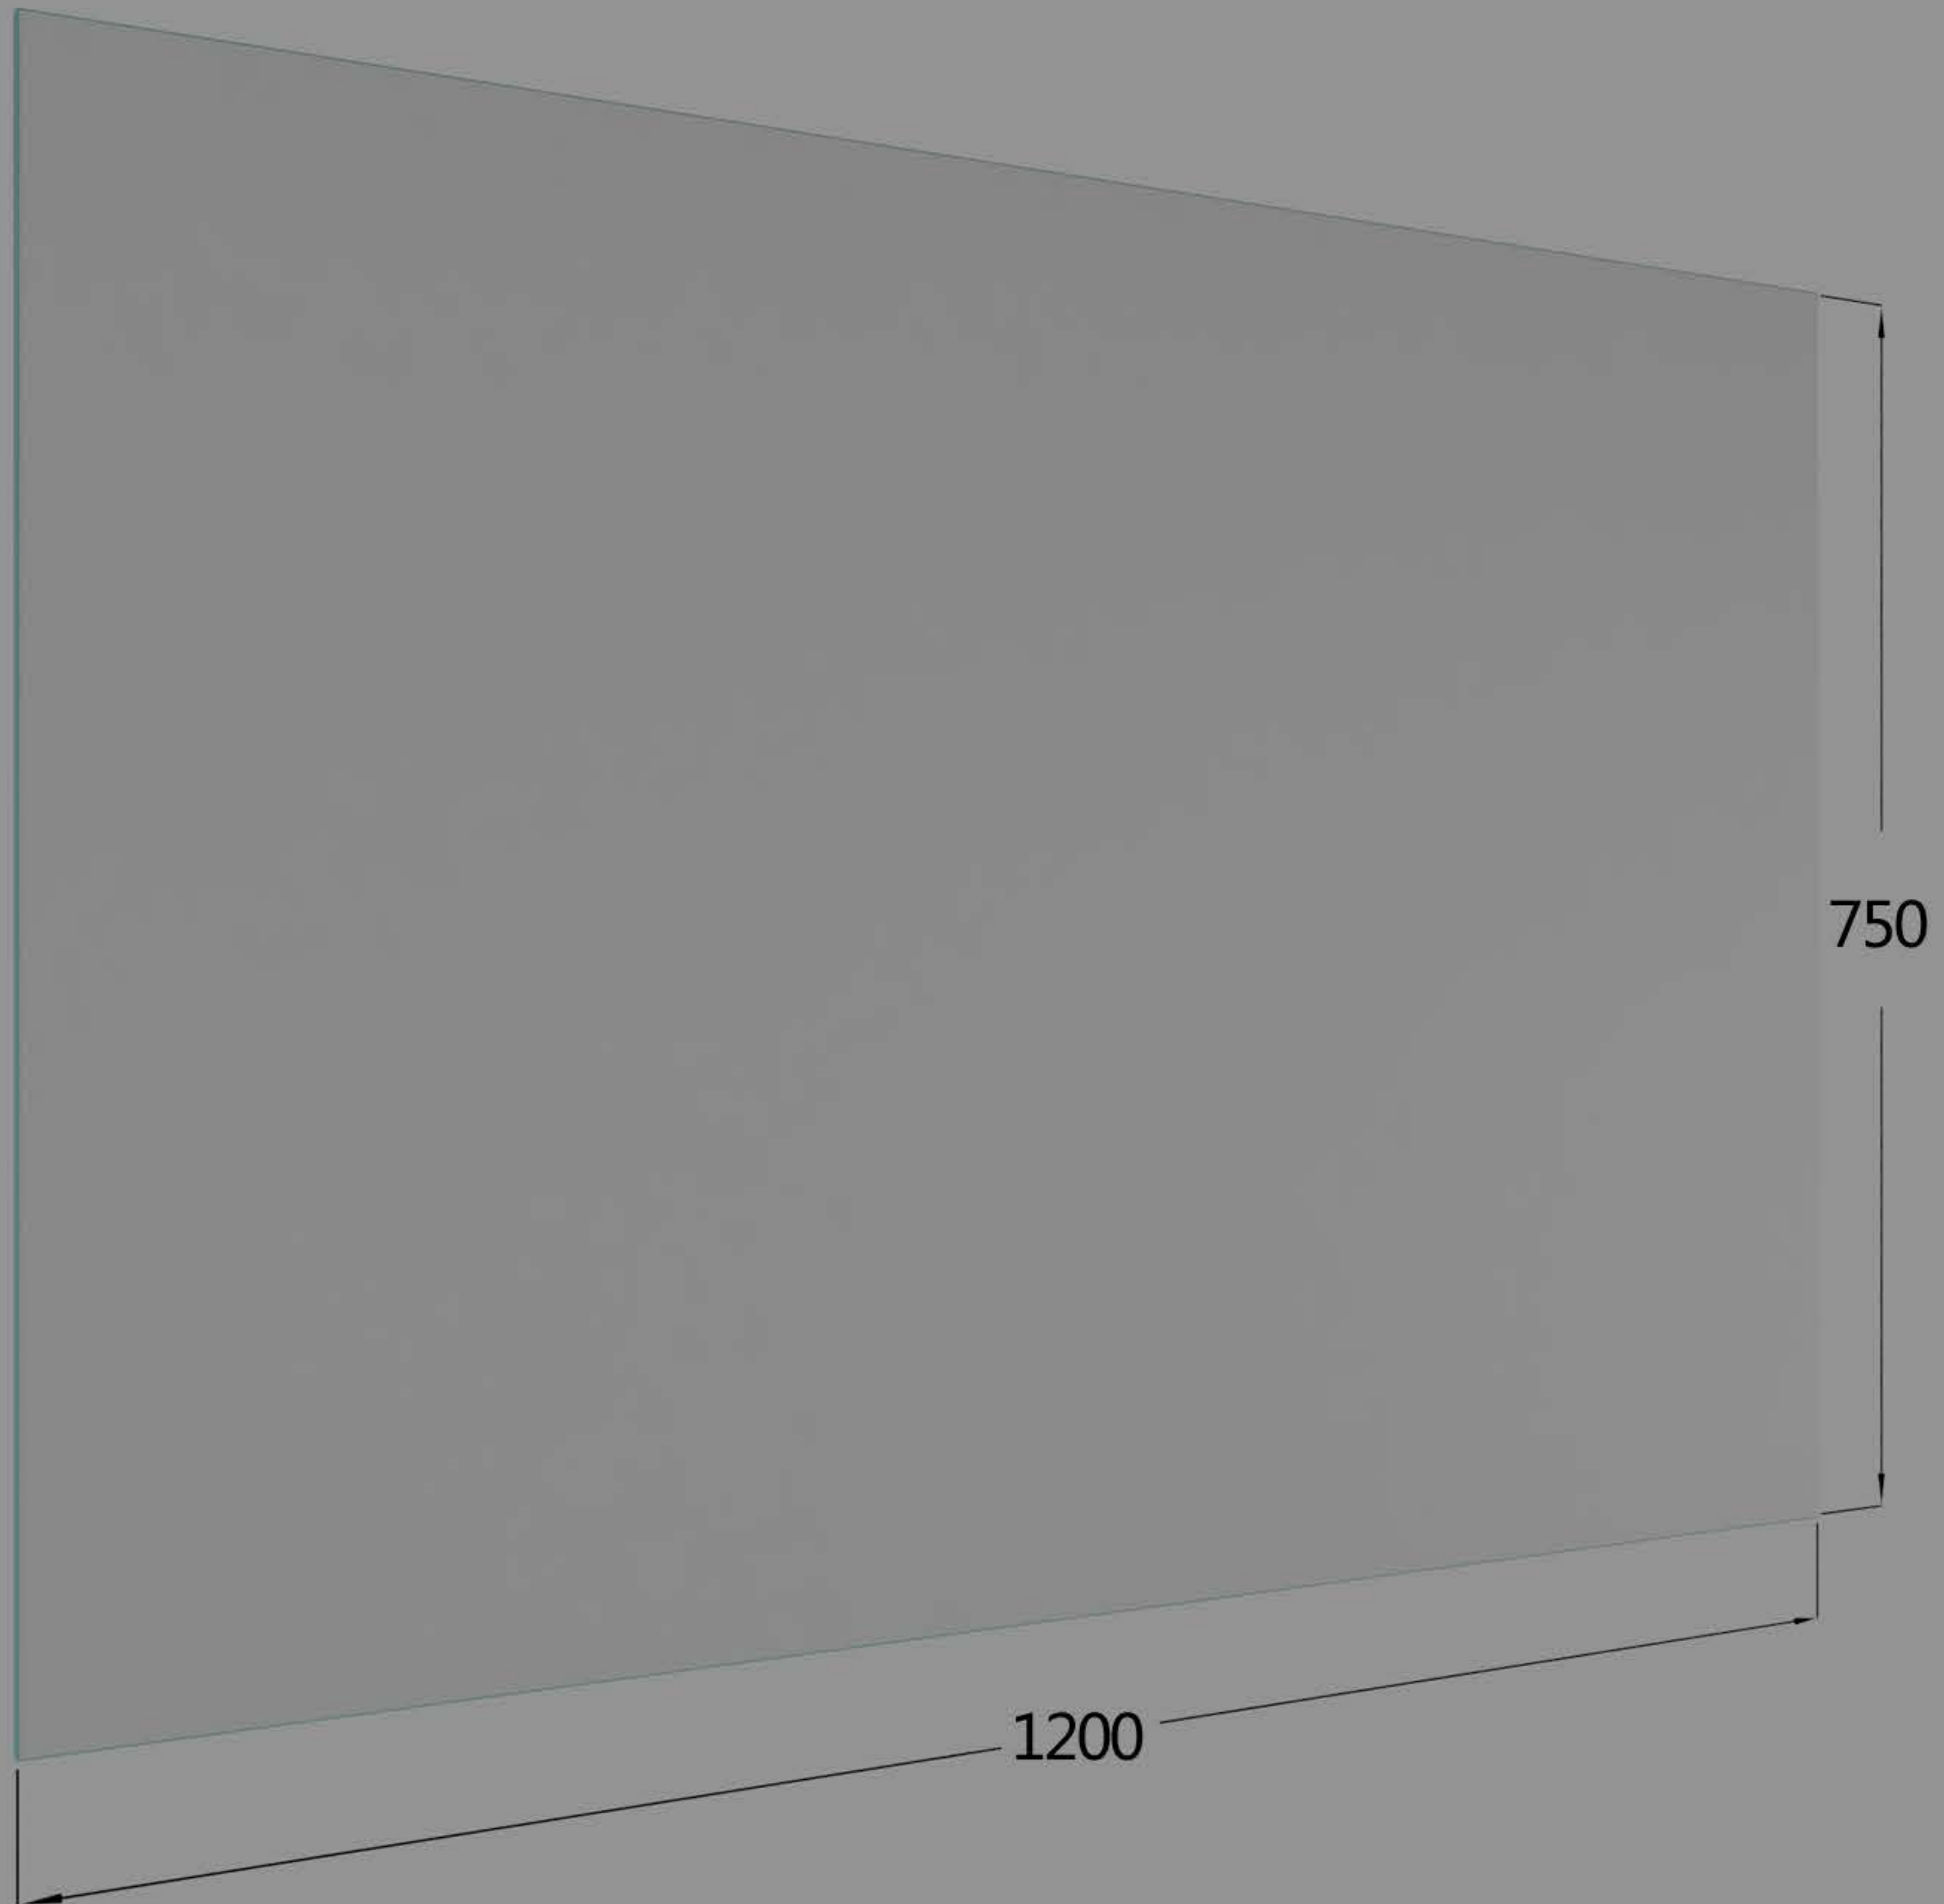

# REVEAL

Neko Reveal Mirror 1200\*750mm Rectangular Frameless Bevel Edge+Bracket  
NV220045