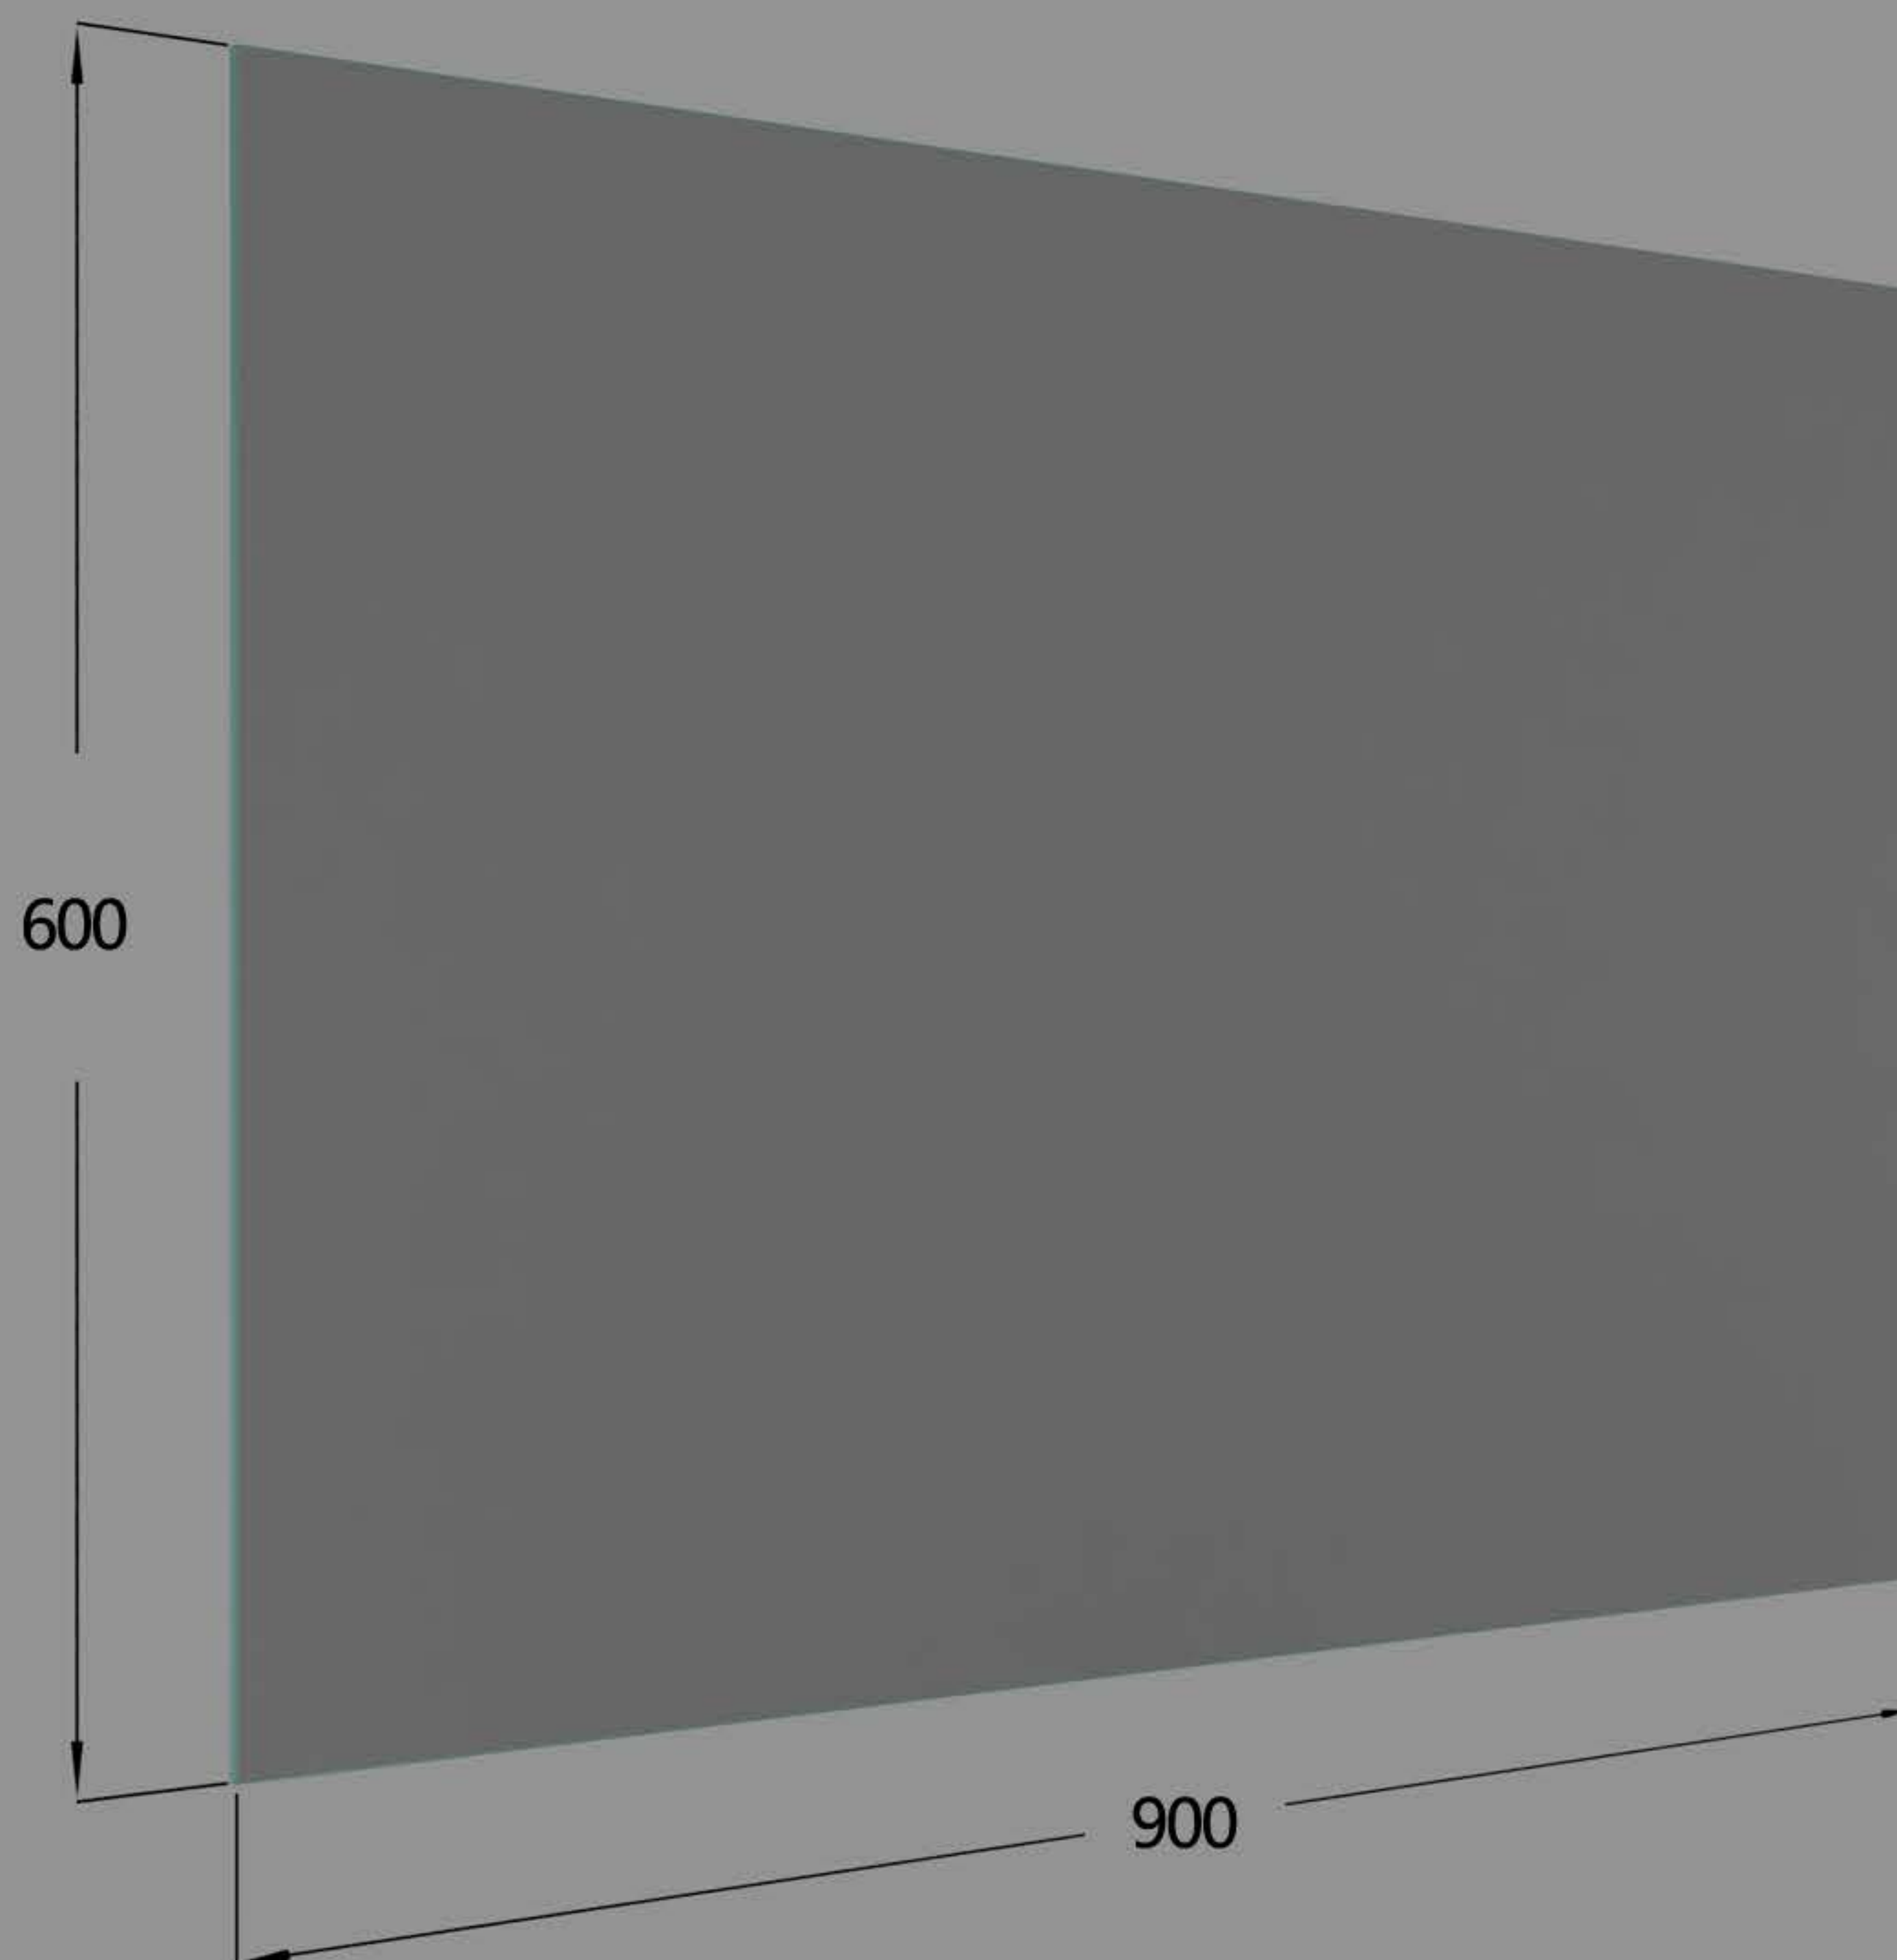

REVEAL

Neko Reveal Mirror 600*900mm Rectangular Frameless Polished Edge+Bracket
NV220010