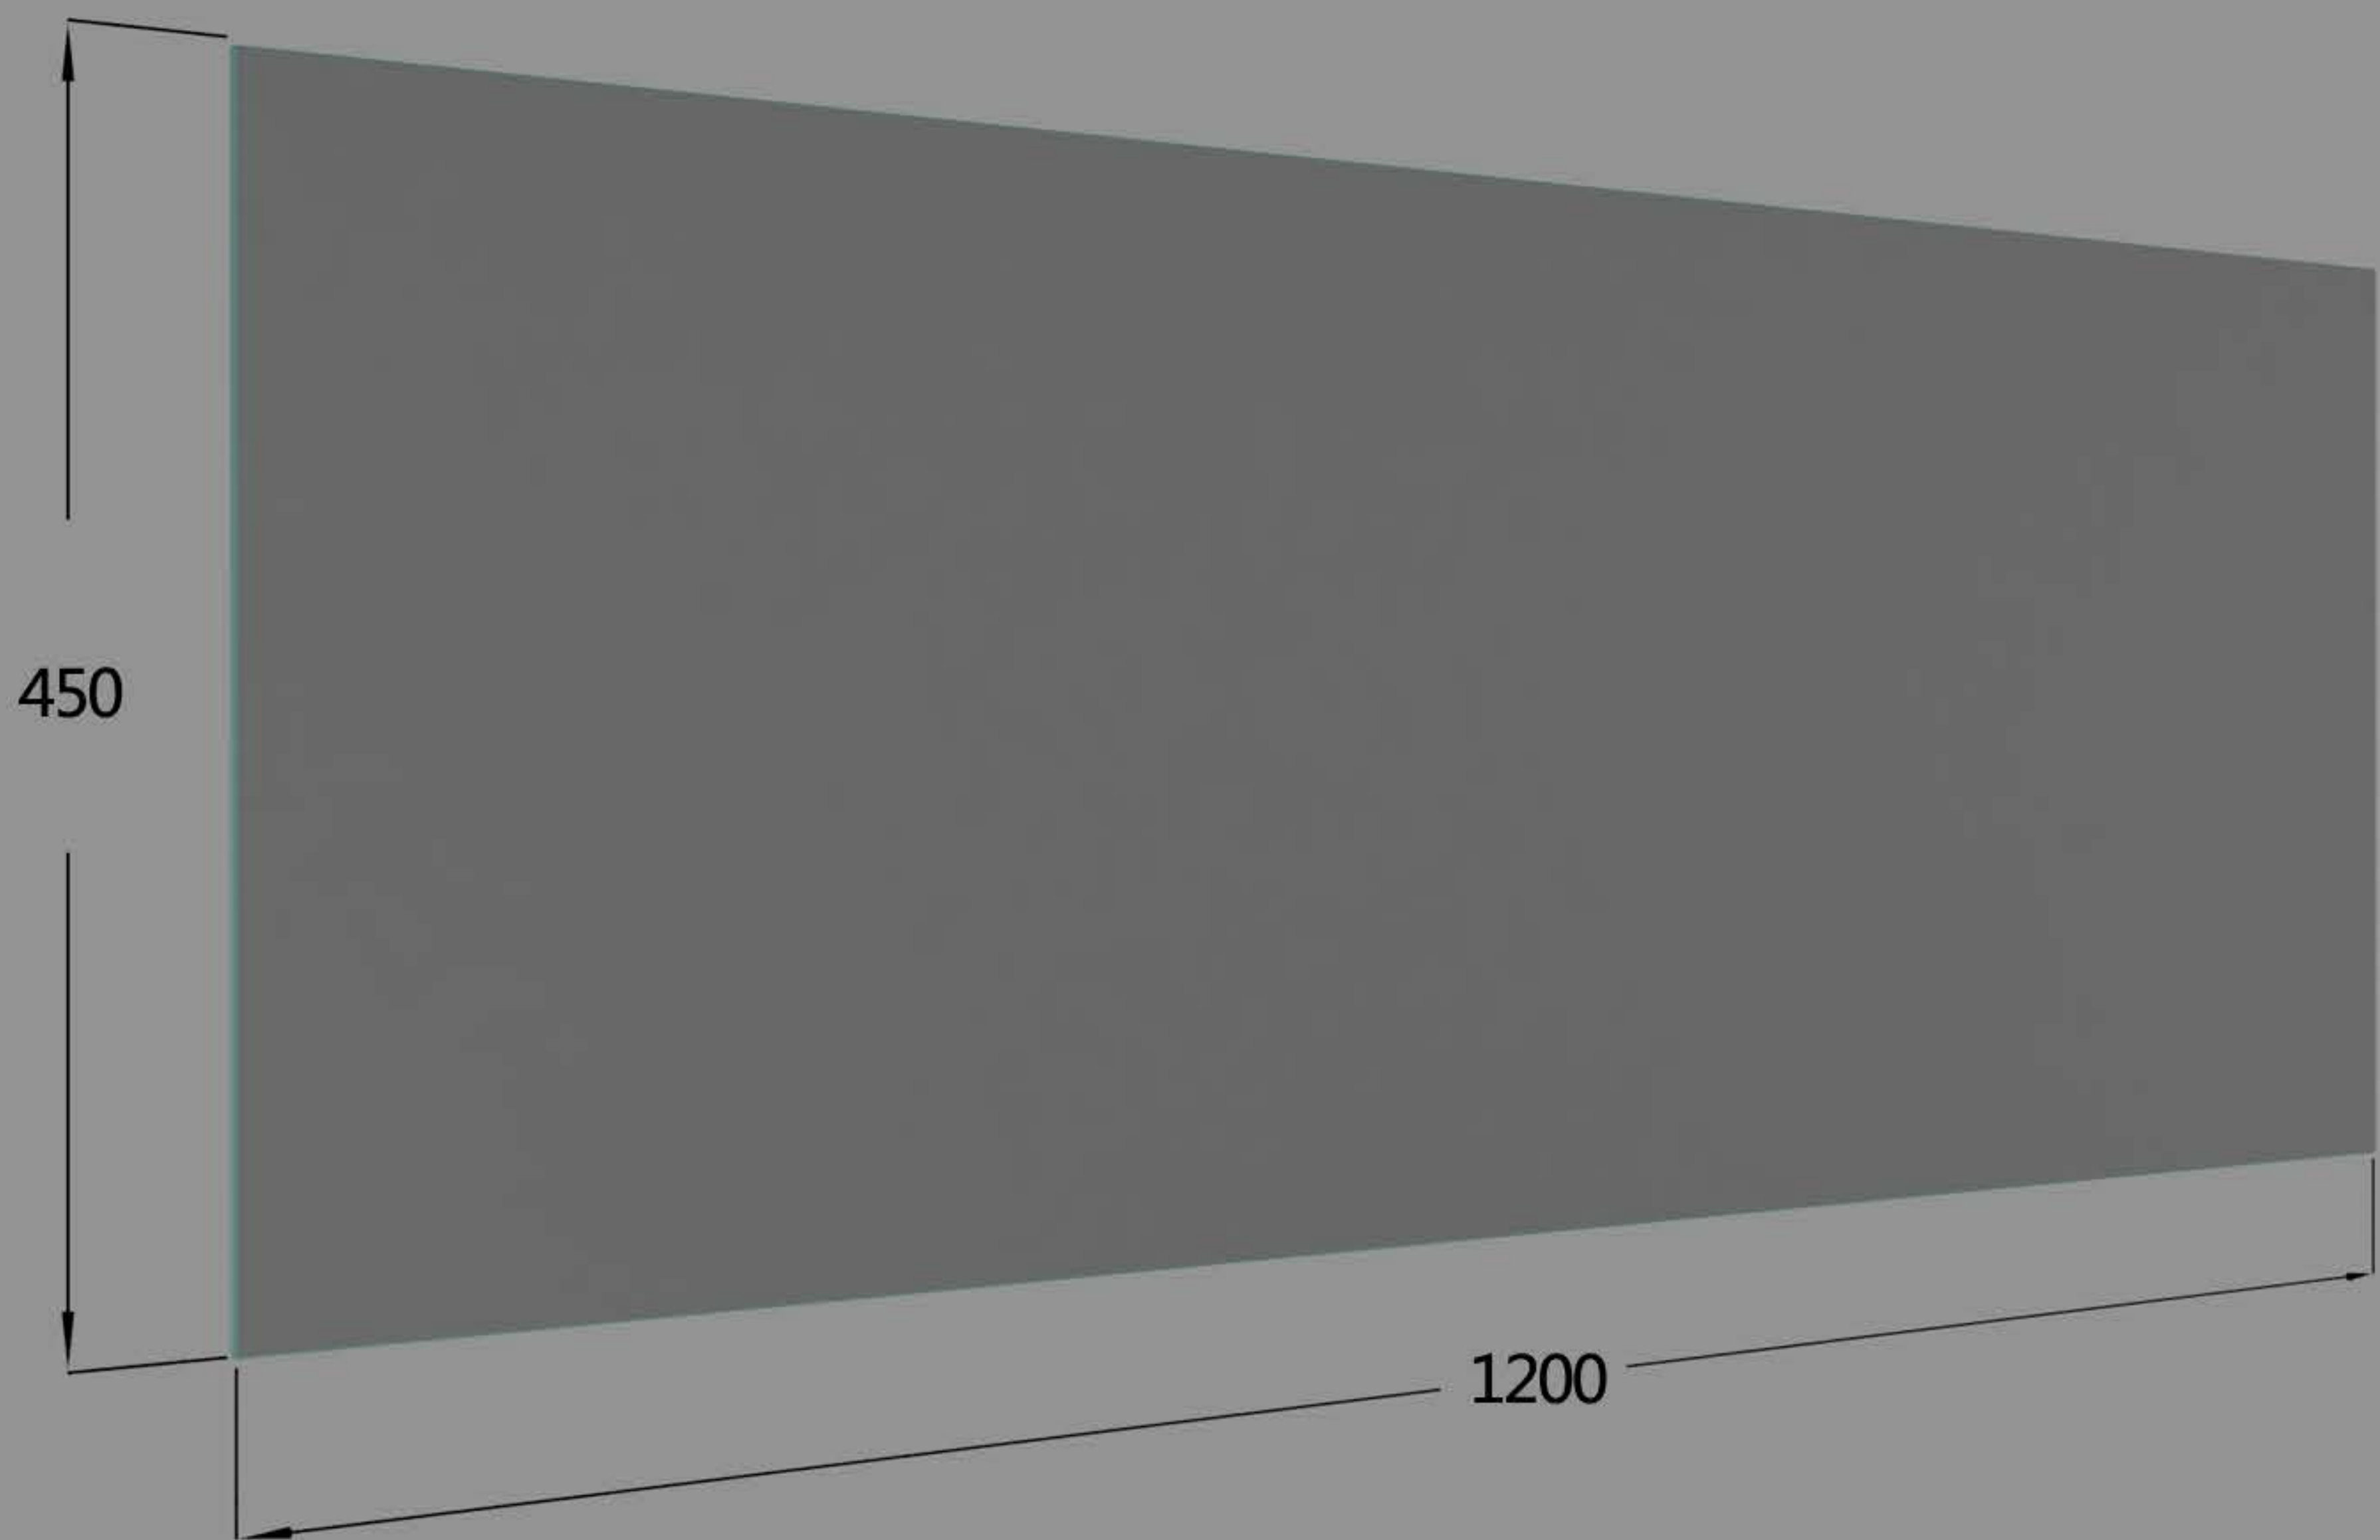

REVEAL

Neko Reveal Mirror 450*1200mm Rectangular Frameless Polished Edge+Bracket
NV220005