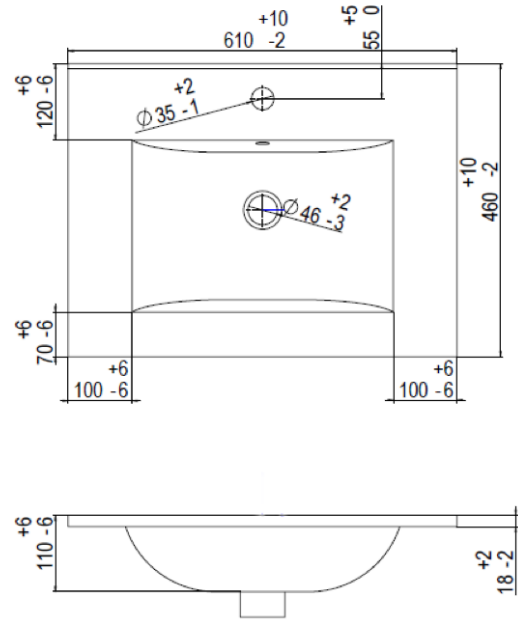

## Ceramic Top 600mm

### Technical Specification

### Description

Ceramic Top to suit 600mm Neko Vanity 1TH

**NV201400**

White

### Attributes

- 1 taphole
- With overflow
- Requires 40mm waste (not included)
- Warranty: 7/1 years

\*All dimensions are in millimeters and are subject to normal manufacturing variations. Actual dimensions should be checked prior to installation. Neko pursues a policy of continuing improvement in design and performance of its products. The right is therefore reserved to vary specifications without notice.