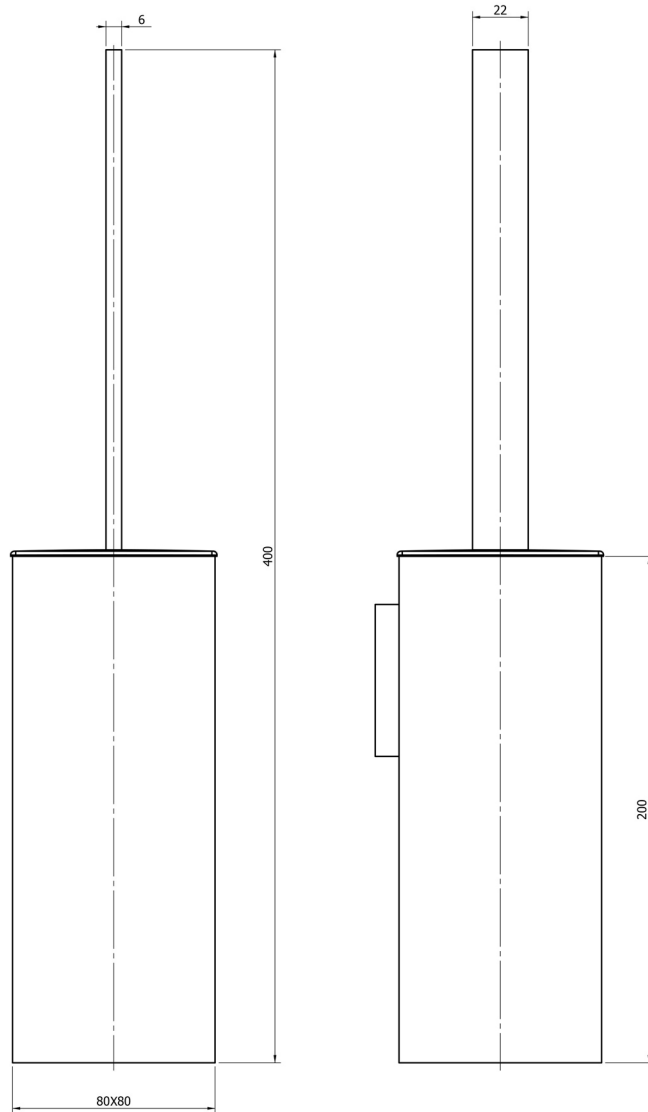

Acton

**Neko Acton Toilet Brush Set with Plastic Insert Wall Mounted Removable Fixing Chrome
NA100850**