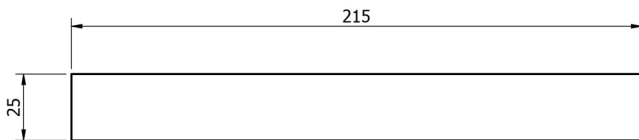

Acton

Neko Acton Towel Ring 220*100mm Chrome
NA100825