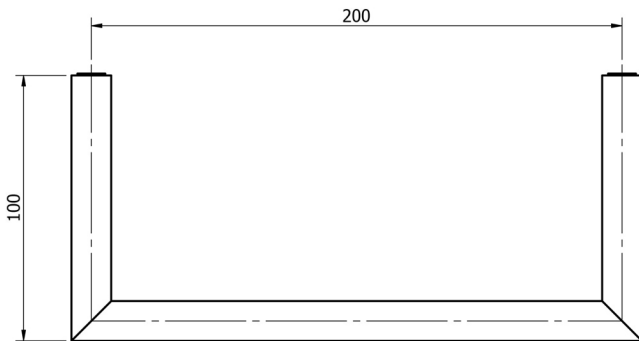

Acton

Neko Acton Towel Ring 220*100mm Chrome
NA100825