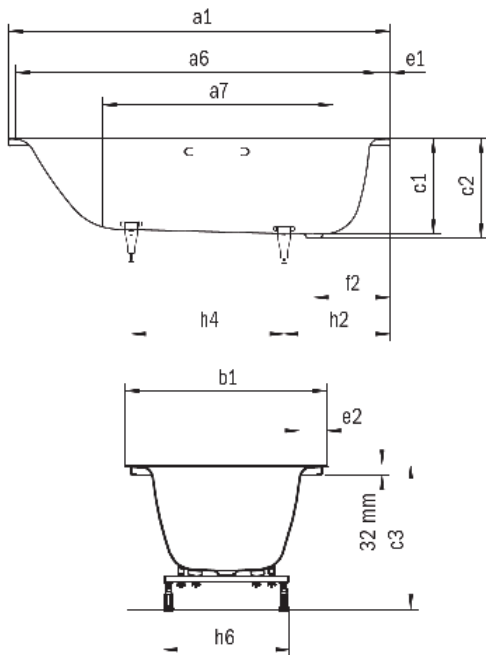

EUROWA NO OVERFLOW

- Comfortable bathing or showering with waste at foot end
- Classic minimal design
- Versatile for any installation situation
- Quality product made in Germany
- Made of steel enamel
- **10 YEAR WARRANTY**

Model	External length [mm]	Internal length (top) [mm]	Internal length (bottom) [mm]	External width [mm]	Internal width (top) [mm]	Internal width (bottom) [mm]	Depth inside [mm]	Depth incl. waste hole [mm]	Height with feet [mm]	Width of rim (foot end) [mm]	Distance bath edge to centre of waste hole [mm]	Distance foot end of bath edge to centre of foot [mm]	Distance between the feet [mm]	Width of feet max. [mm]	External radius [mm]	Water volume [l]
	a ₁	a ₆	a ₇	b ₁	b ₆ ; b ₇	b ₁₁ ; b ₁₂	c ₁	c ₂	c ₃	e ₁ ; e ₂	f ₂	h ₂	h ₄	h ₆	r ₁	
309-1	1400	1230	850	700	550-530	390-350	380	390	515 - 535	85; 75	310	455	445	380	23	51
310-1	1500	1330	950	700	550-530	390-350	380	390	515 - 535	85; 75	320	445	555	380	23	61
311-1	1600	1430	1050	700	550-530	390-350	380	390	515 - 535	85; 75	310	452.5	600	380	23	72
312-1	1700	1530	1150	700	550-530	390-350	380	390	515 - 535	85; 75	310	450	740	380	23	86
271-1	1700	1530	1150	750	550-530	390-350	380	390	-	85; 75	310	450	-	-	23	90