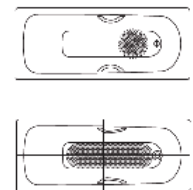

EUROWA NO OVERFLOW

- Comfortable bathing or showering with waste at foot end
- Classic minimal design
- Versatile for any installation situation
- Quality product made in Germany
- Made of steel enamel
- **10 YEAR WARRANTY**

Model	External length [mm]	Internal length (top) [mm]	Internal length (bottom) [mm]	External width [mm]	Internal width (top) [mm]	Internal width (bottom) [mm]	Depth inside [mm]	Depth incl. waste hole [mm]	Height with feet [mm]	Width of rim (foot end) [mm]	Distance bath edge to centre of waste hole [mm]	Distance foot end of bath edge to centre of foot [mm]	Distance between the feet [mm]	Width of feet max. [mm]	External radius [mm]	Water volume [l]
	a ₁	a ₆	a ₇	b ₁	b ₆ ; b ₇	b ₁₁ ; b ₁₂	c ₁	c ₂	c ₃	e ₁ ; e ₂	f ₂	h ₂	h ₄	h ₆	r ₁	
309-1	1400	1230	850	700	550-530	390-350	380	390	515 - 535	85; 75	310	455	445	380	23	51
310-1	1500	1330	950	700	550-530	390-350	380	390	515 - 535	85; 75	320	445	555	380	23	61
311-1	1600	1430	1050	700	550-530	390-350	380	390	515 - 535	85; 75	310	452.5	600	380	23	72
312-1	1700	1530	1150	700	550-530	390-350	380	390	515 - 535	85; 75	310	450	740	380	23	86
271-1	1700	1530	1150	750	550-530	390-350	380	390	-	85; 75	310	450	-	-	23	90