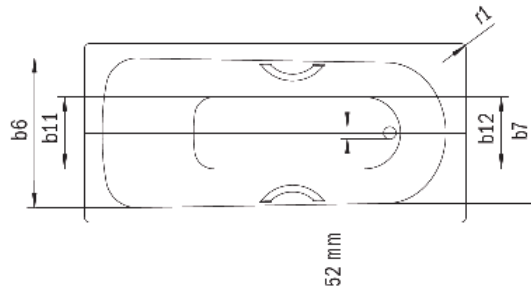

EUROWA NO OVERFLOW

- Comfortable bathing or showering with waste at foot end
- Classic minimal design
- Versatile for any installation situation
- Quality product made in Germany
- Made of steel enamel
- **10 YEAR WARRANTY**

Model	External length [mm]	Internal length (top) [mm]	Internal length (bottom) [mm]	External width [mm]	Internal width (top) [mm]	Internal width (bottom) [mm]	Depth inside [mm]	Depth incl. waste hole [mm]	Height with feet [mm]	Width of rim (foot end) [mm]	Distance bath edge to centre of waste hole [mm]	Distance foot end of bath edge to centre of foot [mm]	Distance between the feet [mm]	Width of feet max. [mm]	External radius [mm]	Water volume [l]
	a ₁	a ₆	a ₇	b ₁	b ₆ ; b ₇	b ₁₁ ; b ₁₂	c ₁	c ₂	c ₃	e ₁ ; e ₂	f ₂	h ₂	h ₄	h ₆	r ₁	
309-1	1400	1230	850	700	550-530	390-350	380	390	515 - 535	85; 75	310	455	445	380	23	51
310-1	1500	1330	950	700	550-530	390-350	380	390	515 - 535	85; 75	320	445	555	380	23	61
311-1	1600	1430	1050	700	550-530	390-350	380	390	515 - 535	85; 75	310	452.5	600	380	23	72
312-1	1700	1530	1150	700	550-530	390-350	380	390	515 - 535	85; 75	310	450	740	380	23	86
271-1	1700	1530	1150	750	550-530	390-350	380	390	-	85; 75	310	450	-	-	23	90