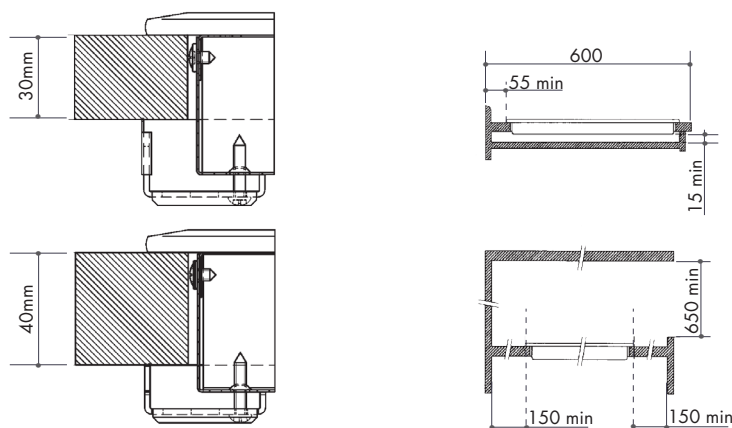

POWER

- standard 10 AMP plug in power supply
- ULPG adaptable

Cooktop

Product Size: 909W x 510D x 55H
Cutout Size: 840W X 490D

NB: drawings are not to scale —
they are to be used as a guide only

FOLLOW US: