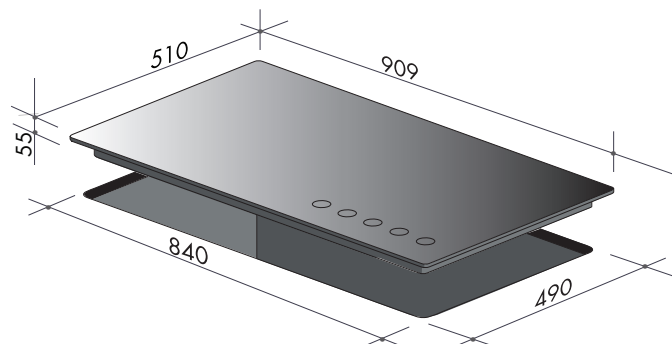

ILBV905 90CM GAS COOKTOP

FINISH

- Black Glass
- 8mm black tempered glass surface
- all four edges with elegant diamond-edged finish

PERFORMANCE

- highly efficient Brass burners
- triple ring solid brass wok burner
- 1 simmer, 2 auxiliary & 1 rapid burners
- wok 4.0kW/h
- front right simmer 1.0kW/h
- front left rapid 3.0kW/h
- 2 x rear semi rapid 1.7kW/h each

POWER

- standard 10 AMP plug in power supply
- ULPG adaptable

Cooktop

Product Size: 909W x 510D x 55H
Cutout Size: 840W X 490D

NB: drawings are not to scale —
they are to be used as a guide only

FOLLOW US: