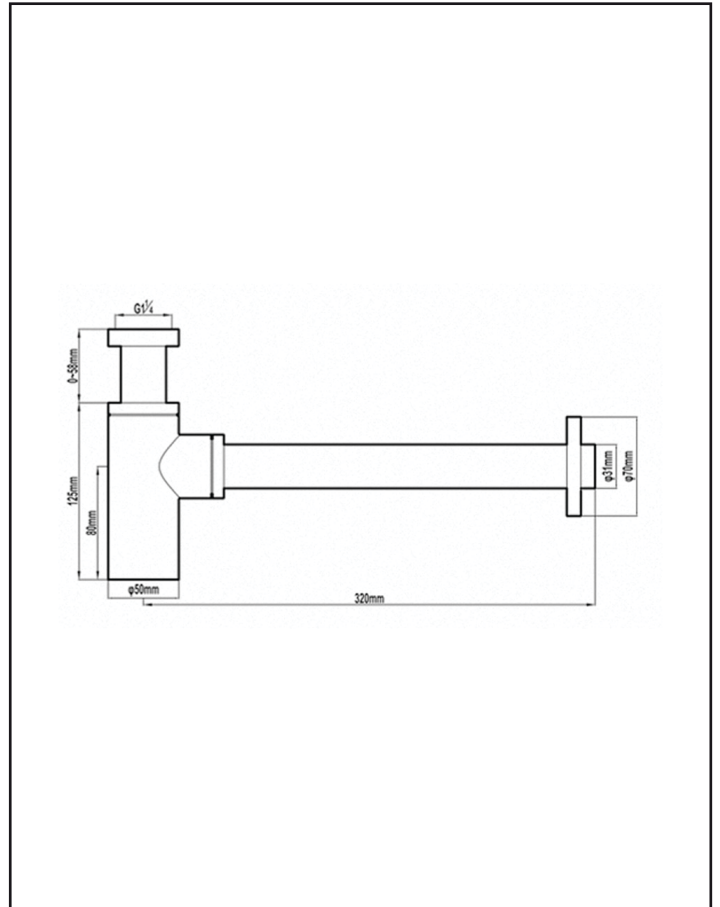

harmony

Harmony Bottle Trap 32mm with Adaptor Brushed Chrome

HARMTAP25006
Brushed chrome