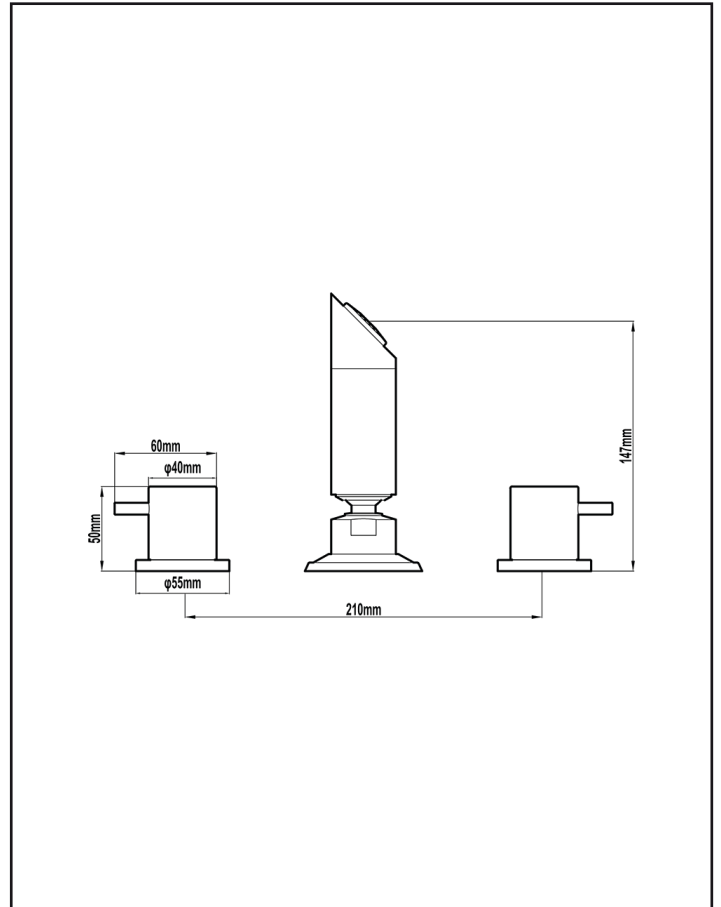

## Harmony Mezzo Shower Set Matt Black