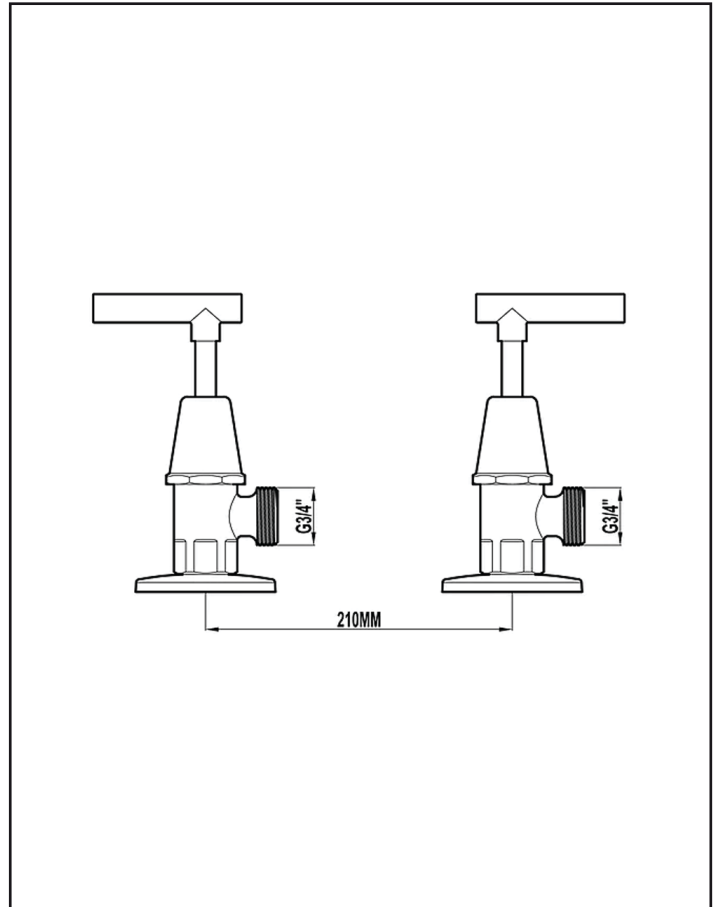

harmony

Harmony Meno Lever Washing Machine Stops Chrome

HARMTAP20170

Chrome

1/4 turn ceramic disc