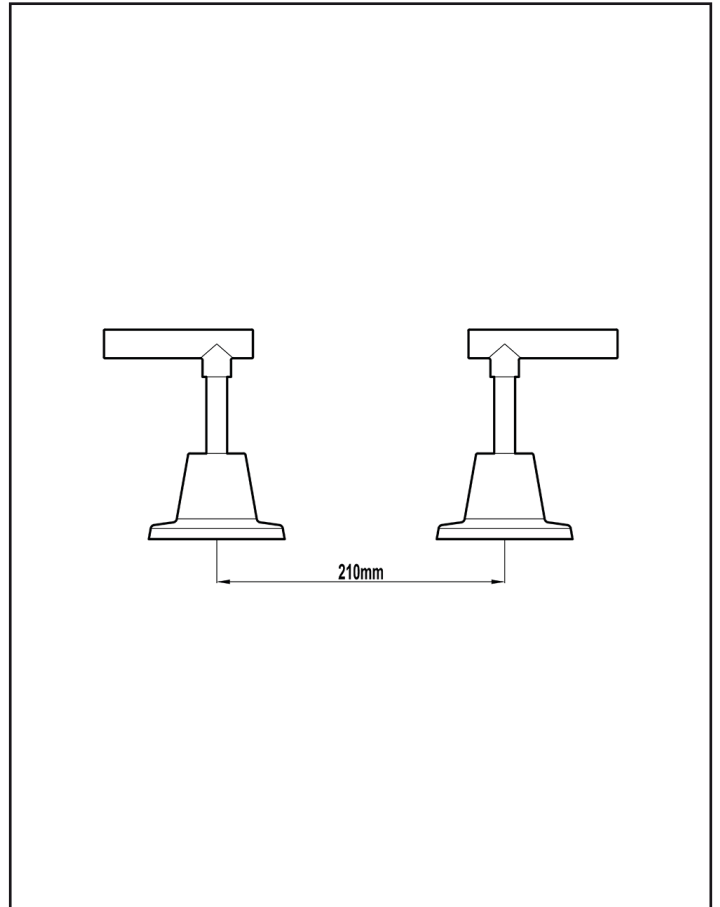

harmony

Harmony Meno Lever Wall Stops Chrome

HARMTAP20165

Lever handles
Wall mounted
Chrome