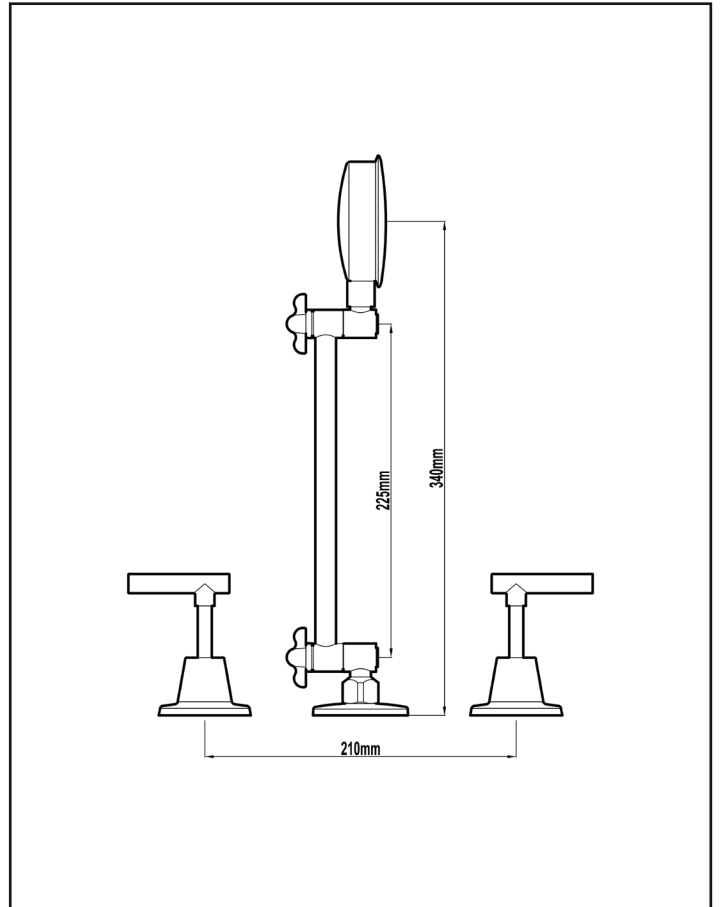

## Harmony Meno Shower Set w/- Lever Handles Chrome