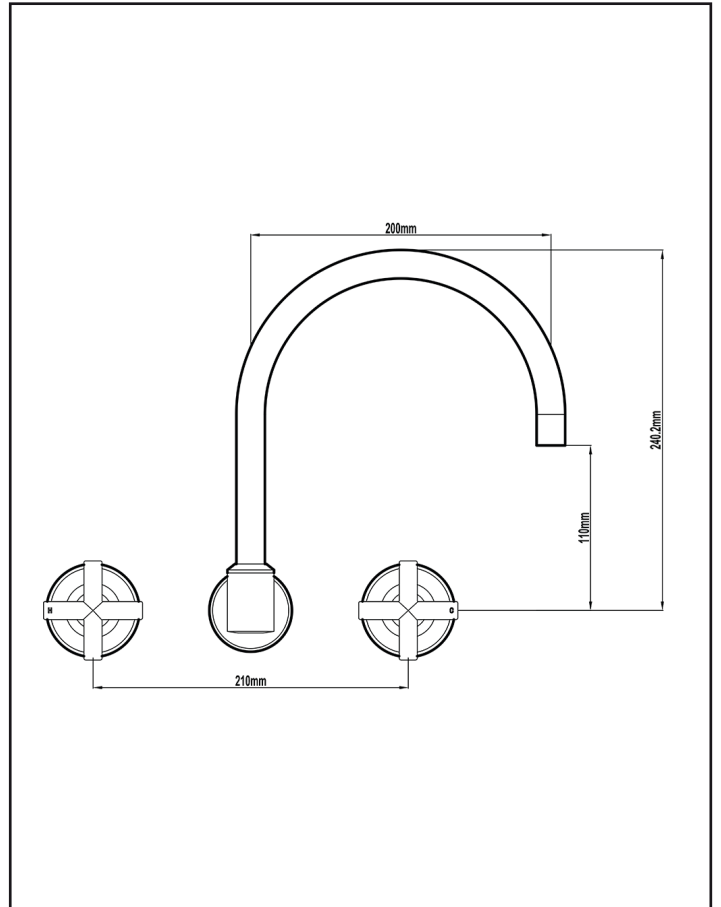

harmony

Harmony Meno Wall Sink Set with Gooseneck Spout

HARMTAP20125

Chrome

Gooseneck spout

WELS 3 star - 9L per min