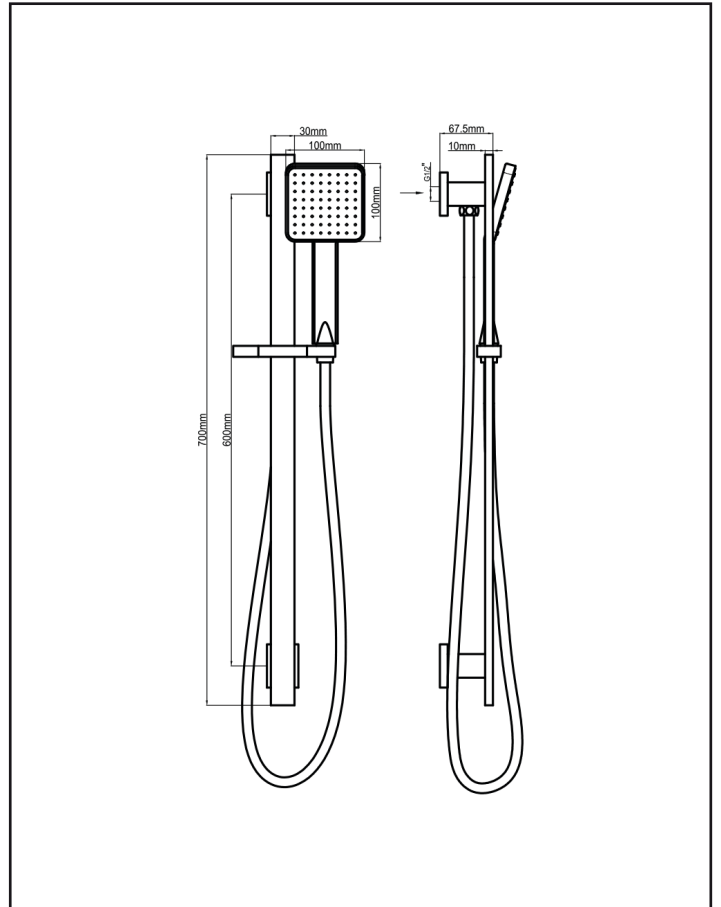

## Harmony Nardini Shower on Rail with Integrated Elbow Chrome

### **HARMTAP11045**

Chrome

WELS 3 star - 9L per min