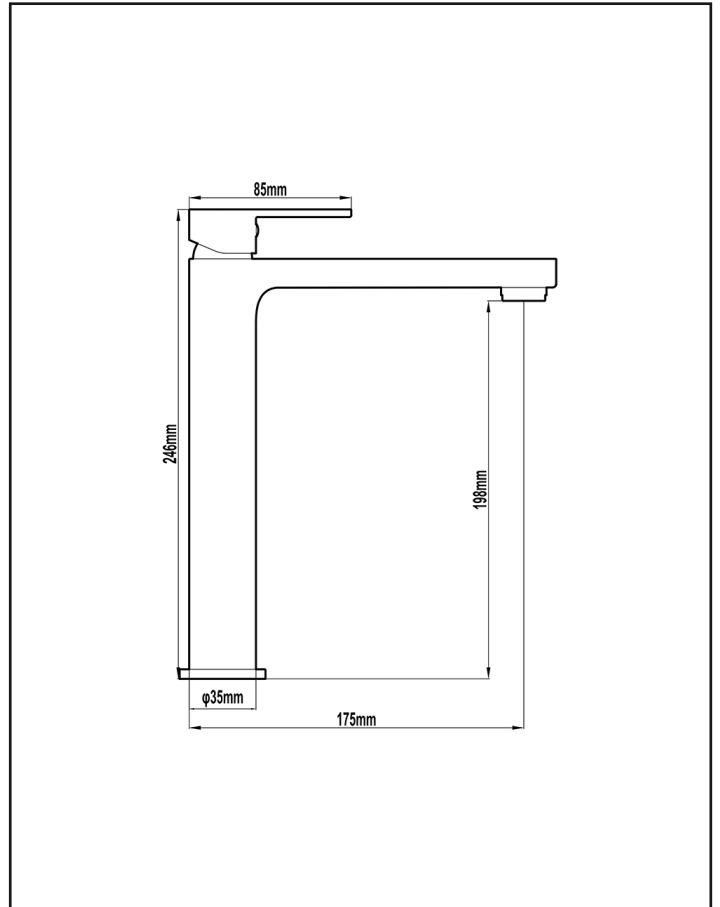

## Harmony Brunetti Basin Tower Mixer Brushed Chrome

**HARMTAP10871**  
Brushed chrome  
WELS 5 star - 6L per min