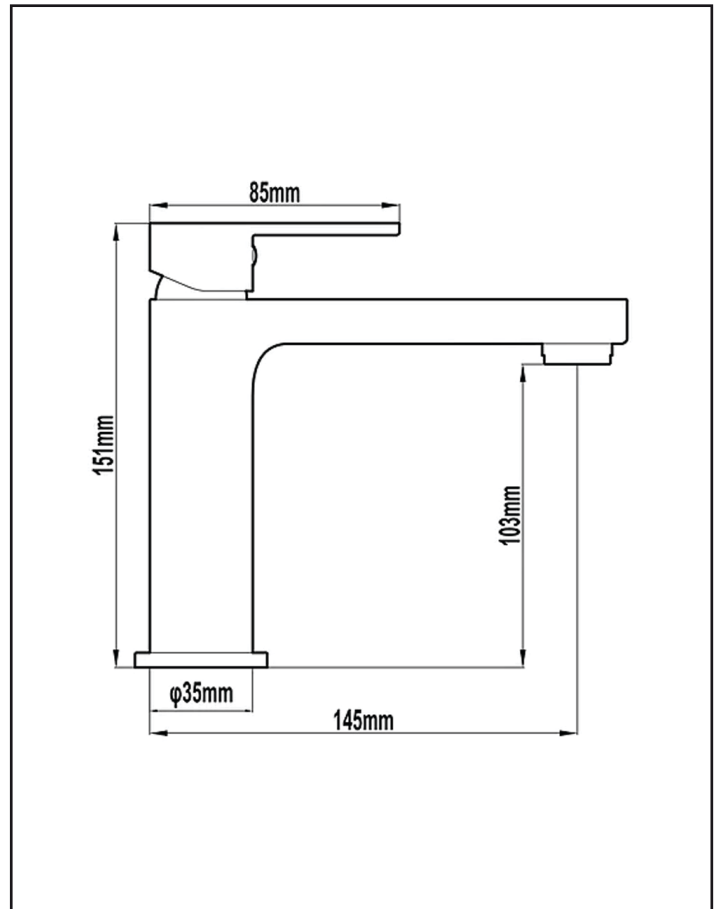

harmony

Harmony Brunetti 151 Basin Mixer 5 Star-6Lpm Brushed Chrome

HARMTAP10866

Brushed chrome

WELS 5 star - 6L per min