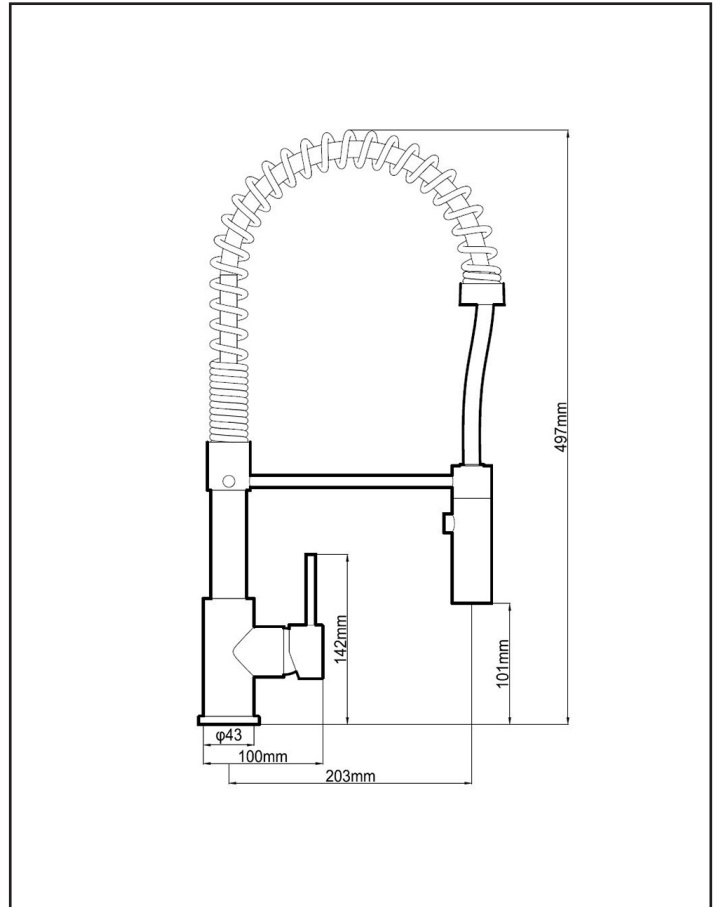

harmony

Harmony Brunetti Sink Mixer with Pull Down Spray

HARMTAP10800

Pull down spray

Chrome

WELS 5 star - 5.5L per min