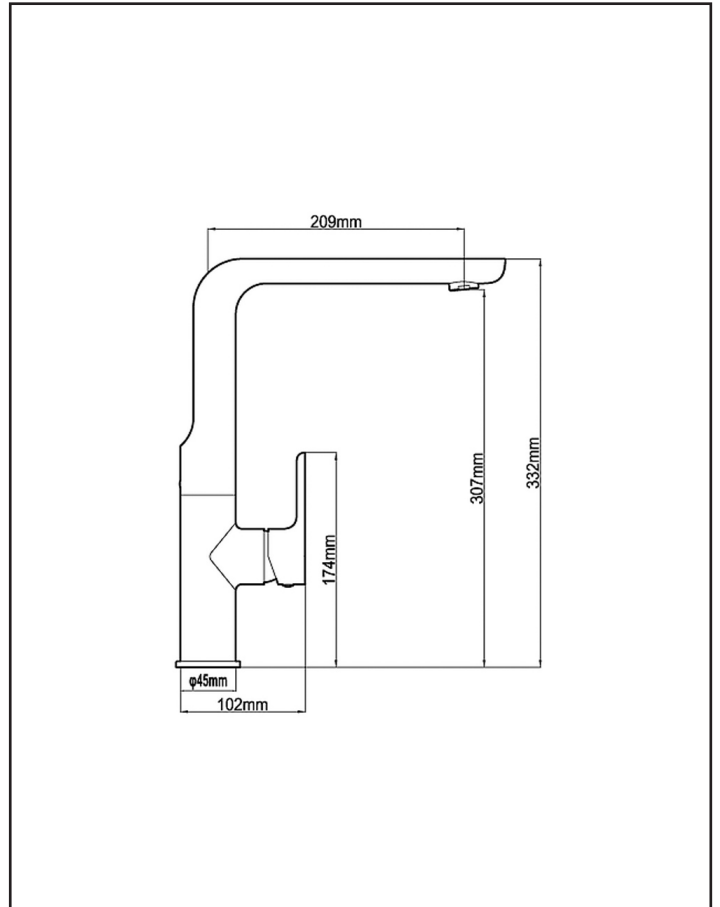

harmony

Harmony Bassini 209 Square Gooseneck Sink Mixer Brushed Chrome

HARMTAP10771

Brushed chrome

WELS 5 star - 5.5L per min