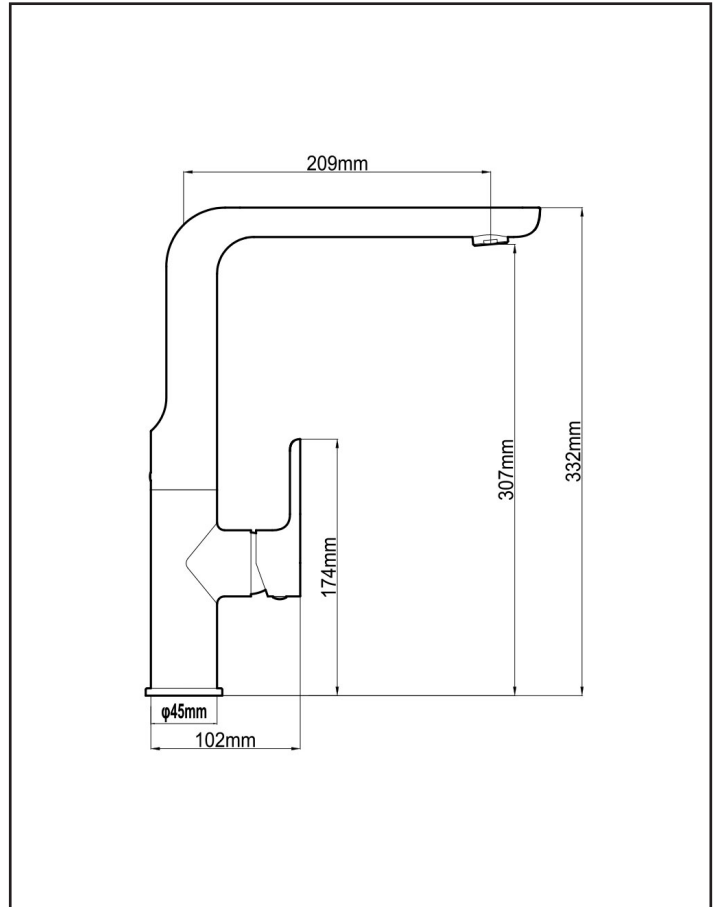

harmony

Harmony Bassini Sink Mixer Black/Chrome

HARMTAP10770

Black and chrome

WELS 5 star - 5.5L per min