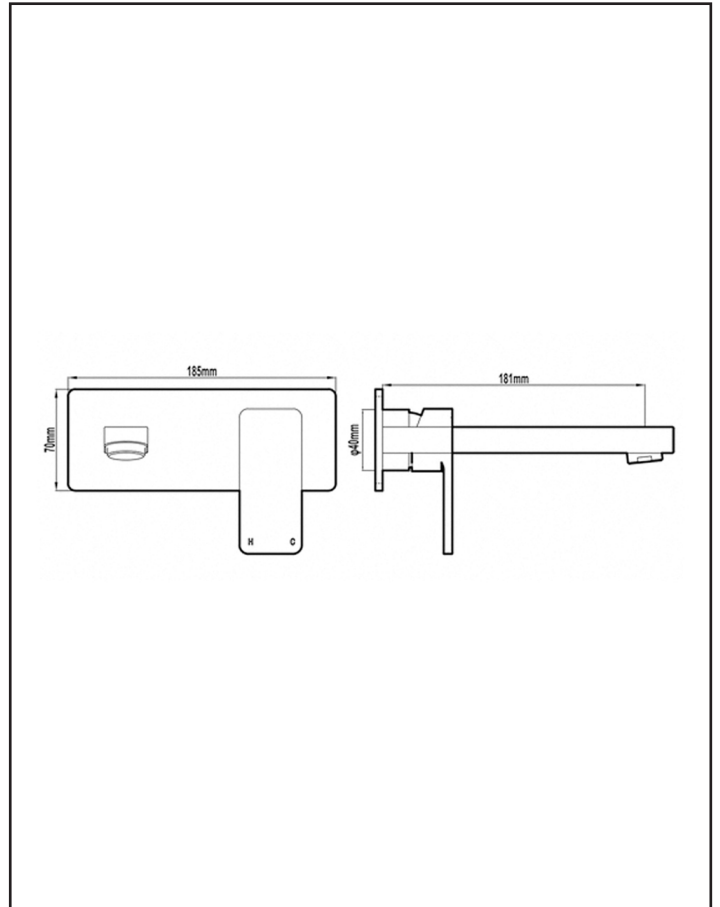

harmony

Harmony Rondo Solid Wall Basin/Bath Mixer with Plate Black

HARMTAP10606

Black
180mm spout
WELS 5 star - 6L per min