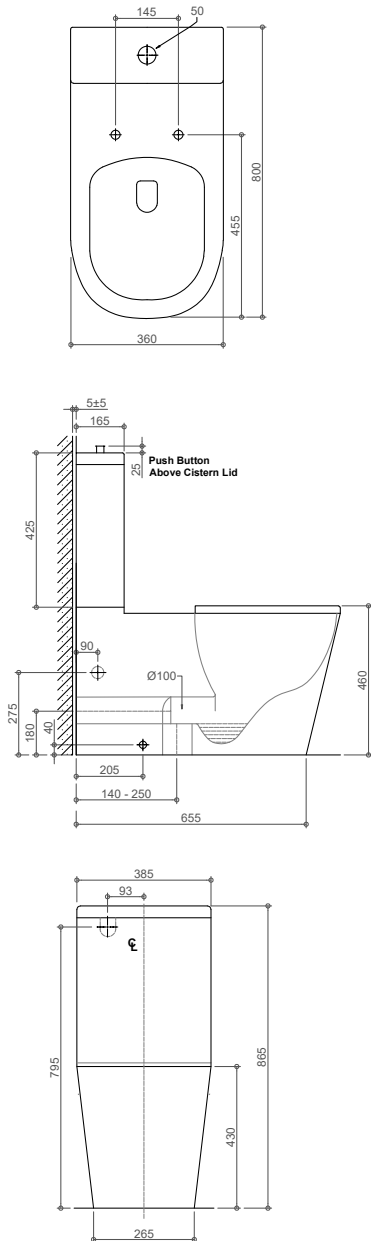

Harmony

BASSINI

Care Back to Wall Toilet Suite

PRODUCT CODE: **HARMONY13100**

FEATURES:

RIM CONFIGURATION	Rimless
WASTE OUTLET	S or P Trap using Universal Connector
INLET	Back or Bottom
SEAT	Standard, Grey Seat
COLOUR	White with Grey Buttons
MATERIAL	Vitreous China Pan
PAN SET-OUT	140-250mm
WEIGHT	36kg Pan, 13kg Cistern
FLUSHING (Ltr)	4.6 Litres Full Flush, 3.2 Litres Half Flush, 3.5 Litres Average Flush
WELS RATING	4 Star
AUSTRALIAN STANDARDS	AS1172.1-2014 AS1428.1 AS1172.2-2014 – Accessible Compliant
WARRANTY	5 Years VC Pan & Cistern, 1 Year all other parts

harmonybathroomware.com.au

The more stars the more water efficient

WATER RATING
www.waterrating.gov.au

3.5 litres average flush
4.6 L per full flush / 3.2 L per half flush

In accordance with AS/NZS 6400
Licence No. I642
Plumbing Plus Bathroom Kitchen Laundry Pty Ltd