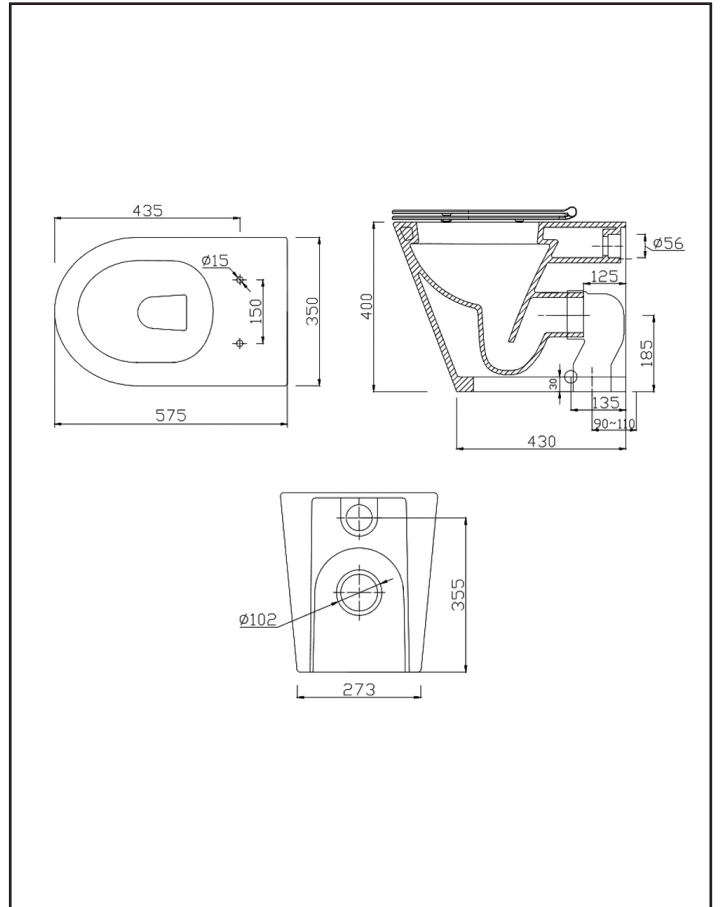

harmony

Harmony Bassini Wall-Faced Toilet Pan White + Thin Soft Close Seat White

HARMONY10551

White

Thin soft close seat

WELS 4 star - 4.5/3L per flush, 3.5L avg flush