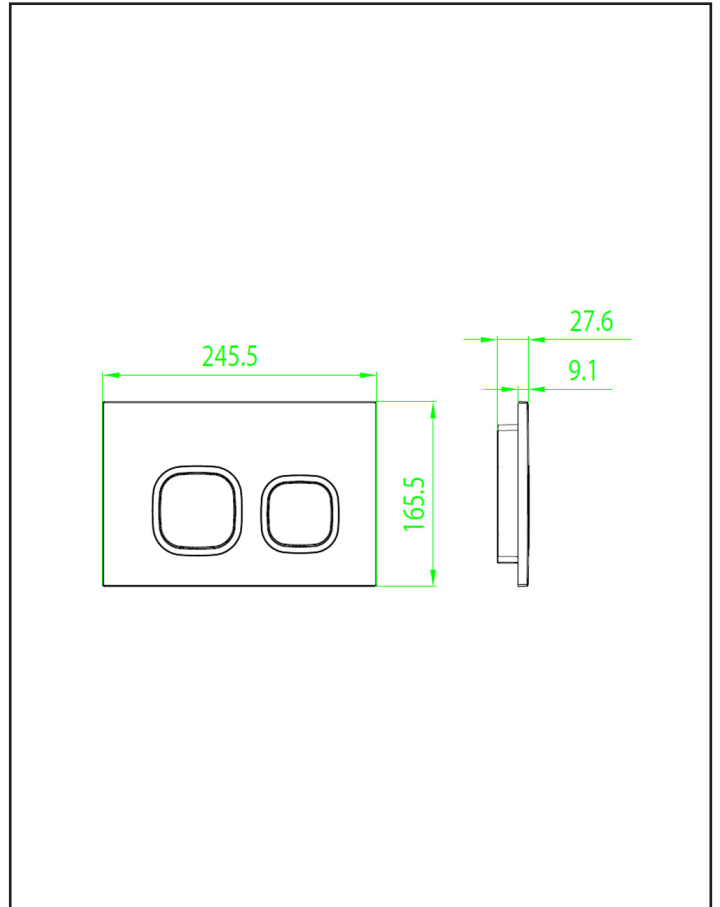

## Harmony Bassini/Brunetti Flush Plate for Concealed Cistern Matt Chrome

**HARMONY10512**  
Matt chrome