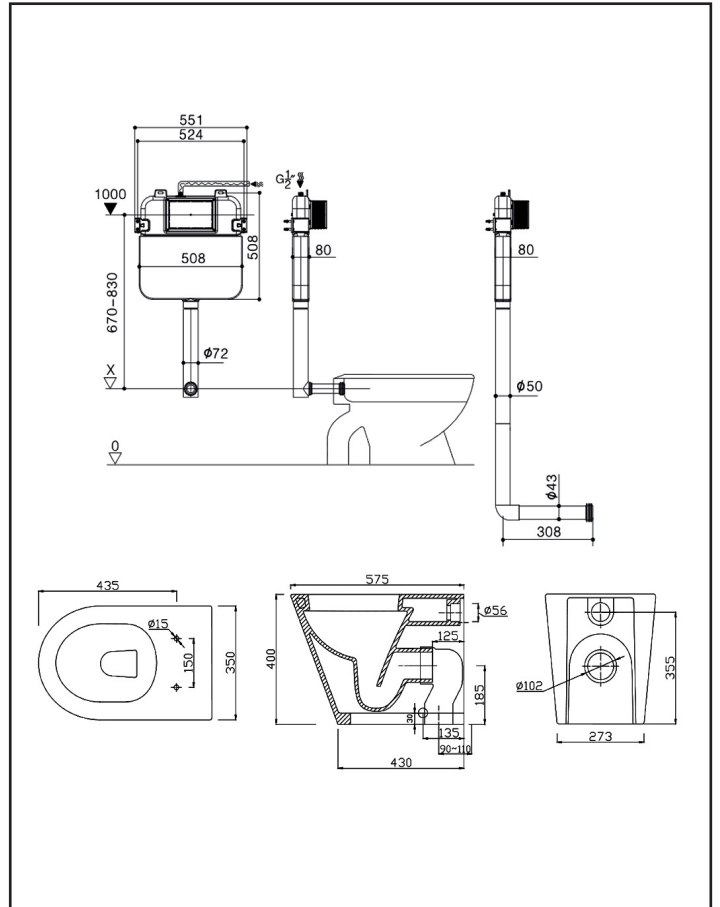

## Harmony Bassini Wall Faced Toilet Suite with Concealed Cistern and White Flush Plate

### HARMONY10500

White

Standard soft close seat

White flush plate

WELS 4 star - 4.5/3L per flush, 3.5L per avg flush