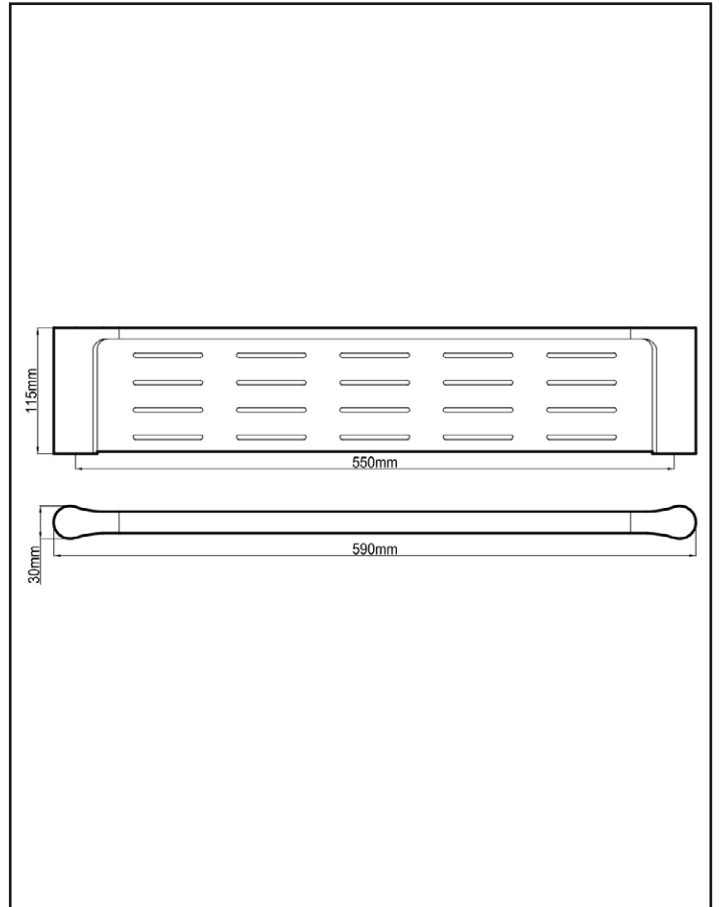

harmony

Harmony Bassini Metal Shelf 600mm Brushed Chrome

HARMACC10311
Brushed chrome