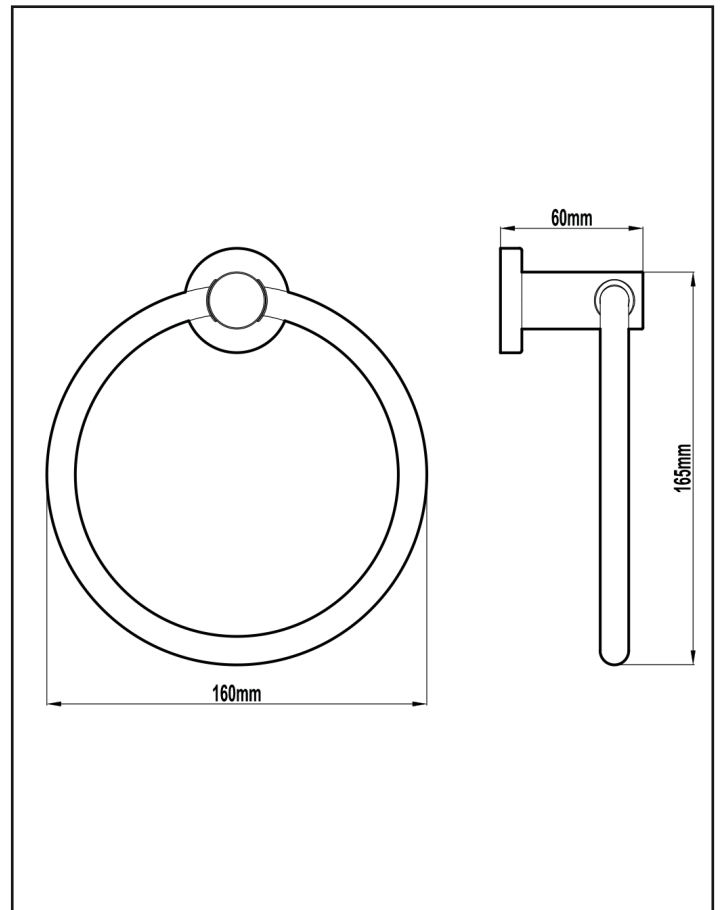

harmony

Harmony Meno Towel Ring Black

HARMACC10060
Black