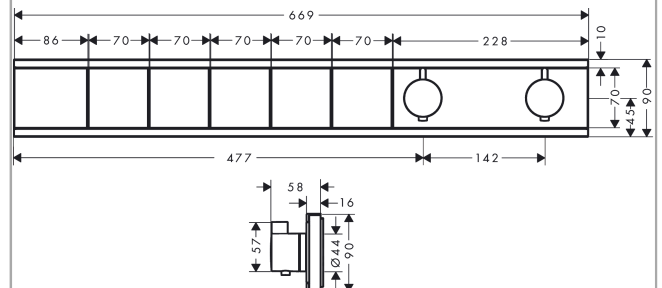

RainSelect

Thermostat for concealed installation for 5 functions

Finish: **Matt White** Article Number: **15384700**

Description

product features

- 5 functions
- thermostat cartridge, Start/stop valve to operate the functions
- depending on volume flow and installation situation approx. 50% flow rate reduction and integrated shut off function
- Select push-button on/off control for 5 outlets
- simultaneous use of several outlets
- maximum flow rate at 3 bar: 38 l/min
- flow rate by simultaneous use of all outlets: 38 l/min
- min. operating pressure: 1 bar
- max. operating pressure: 10 bar
- safety stop at 40 °C
- temperature limitation adjustable
- non-return valve
- Thermostat is delivered with buttons handshower, PowderRain, Waterfall, Rain large, shoulder shower
- connection type: basic set

Technology

Certificates / Sustainability

Product image

Scale drawing

RainSelect
Thermostat for concealed installation for 5 functions
 Finish: **Matt White** Article Number: **15384700**

Installation examples