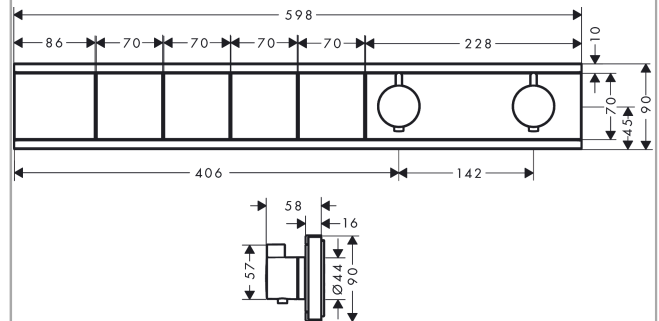

RainSelect

Thermostat for concealed installation for 4 functions

Finish: **Matt Black** Article Number: **15382670**

Description

product features

- 4 functions
- thermostat cartridge, Start/stop valve to operate the functions
- depending on volume flow and installation situation approx. 50% flow rate reduction and integrated shut off function
- Select push-button on/off control for 4 outlets
- simultaneous use of several outlets
- maximum flow rate at 3 bar: 38 l/min
- flow rate per outlet: 26 l/min
- flow rate by simultaneous use of all outlets: 38 l/min
- min. operating pressure: 1 bar
- max. operating pressure: 10 bar
- safety stop at 40 °C
- temperature limitation adjustable
- non-return valve
- Thermostat is delivered with buttons handshower, PowderRain, Waterfall, Rain large
- connection type: basic set

Technology

Design awards

Certificates / Sustainability

Product image

Scale drawing

RainSelect
Thermostat for concealed installation for 4 functions
 Finish: **Matt Black** Article Number: **15382670**

Installation examples