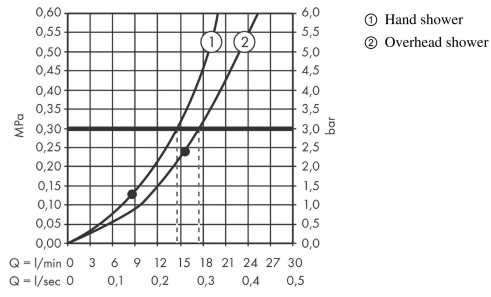

RainSelect

Thermostat for concealed installation for 2 functions

Finish: **Brushed Black Chrome** Article Number: **15380340**

Flowchart