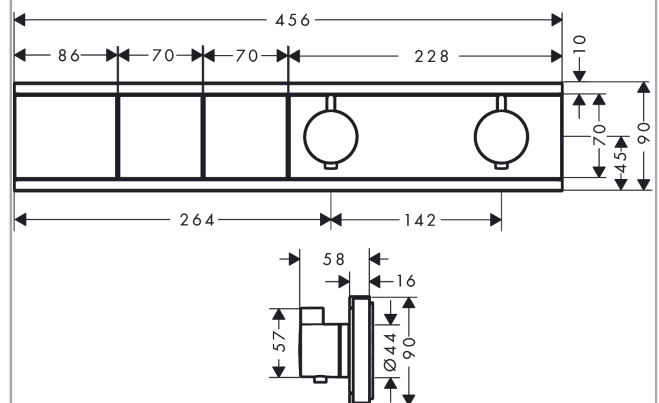

RainSelect

Thermostat for concealed installation for 2 functions

Finish: **Brushed Black Chrome** Article Number: **15380340**

Description

product features

- 2 functions
- thermostat cartridge, Start/stop valve to operate the functions
- depending on volume flow and installation situation approx. 50% flow rate reduction and integrated shut off function
- Select push-button on/off control for 2 outlets
- simultaneous use of several outlets
- maximum flow rate at 3 bar: 38 l/min
- flow rate per outlet: 26 l/min
- flow rate by simultaneous use of all outlets: 38 l/min
- min. operating pressure: 1 bar
- max. operating pressure: 10 bar
- safety stop at 40 °C
- temperature limitation adjustable
- non-return valve
- Thermostat is delivered with buttons handshower and PowderRain
- connection type: basic set

Technology

Design awards

Certificates / Sustainability

Product image

Scale drawing

RainSelect

Thermostat for concealed installation for 2 functions

Finish: **Brushed Black Chrome** Article Number: **15380340**

Flowchart

RainSelect
Thermostat for concealed installation for 2 functions
 Finish: **Brushed Black Chrome** Article Number: **15380340**

Installation examples

RainSelect
 1531018X / 15380XXX