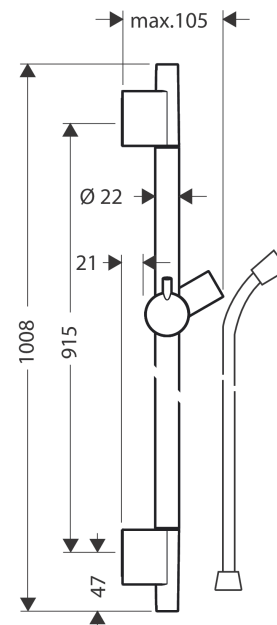

Unica

Shower bar S Puro 90 cm with Isiflex shower hose 160 cm

Finish: **Matt Black** Article Number: **28631670**

Description

product features

- consists of: shower bar, shower hose, slider
- pivot connector prevents hose from tangling
- pipe length: 1008 mm
- shower bar diameter: 22 mm
- profile pipe: round
- drilling distance: 915 mm
- metal hand shower holder
- hand shower holder with locking mechanism
- slider steplessly adjustable
- inclination angle adjustable via raster
- wall supports made of plastic

Design awards

Product image

Scale drawing

Unica
Shower bar S Puro 90 cm with Isiflex shower hose 160 cm
 Finish: **Matt Black** Article Number: **28631670**

Installation examples