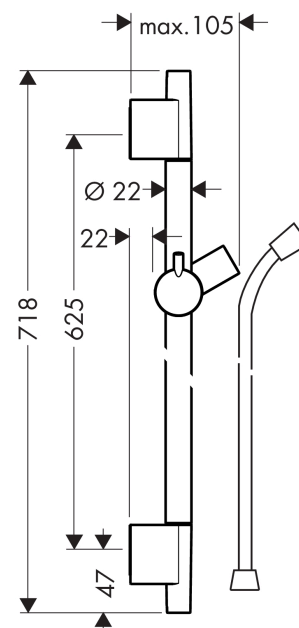

## Unica

Shower bar S Puro 65 cm with Isiflex shower hose 160 cm

Finish: **Matt Black** Article Number: **28632670**

#### product features

- consists of: shower bar, shower hose, slider
- pivot connector prevents hose from tangling
- pipe length: 718 mm
- shower bar diameter: 22 mm
- profile pipe: round
- drilling distance: 625 mm
- metal hand shower holder
- hand shower holder with locking mechanism
- slider steplessly adjustable
- inclination angle adjustable via raster
- wall supports made of plastic

### Scale drawing

**Unica**  
**Shower bar S Puro 65 cm with Isiflex shower hose 160 cm**  
 Finish: **Matt Black** Article Number: **28632670**

Installation examples