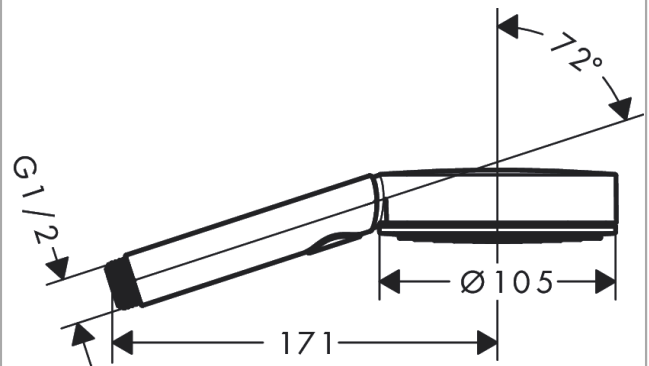

Pulsify Select S
Hand shower 105 3jet Relaxation EcoSmart
 Finish: **Matt White** Article Number: **24111700**

Description

product features

- shower head size: 105 mm
- spray type: PowderRain, IntenseRain, Massage spray
- convenient spray selection via Select button
- spray disc surface: graphite
- maximum flow rate at 3 bar: 8,2 l/min
- flow rate PowderRain spray (at 3 bar): 8,2 l/min
- flow rate massage spray (at 3 bar): 7,7 l/min
- flow rate IntenseRain spray (at 3 bar): 7,8 l/min
- minimum flow pressure: 1,2 bar
- with internal water conduction
- rinseable sieve insert
- connection thread G 1/2
- connection dimension: DN15
- suitable for continuous flow water heaters

Technology

Design awards

Certificates / Sustainability

Product image

Scale drawing

Pulsify Select S
Hand shower 105 3jet Relaxation EcoSmart
 Finish: **Matt White** Article Number: **24111700**

Flowchart

The consumption was measured in combination with the appropriate fittings (thermostat/mixer/in-wall valve) to reflect actual application in practice.