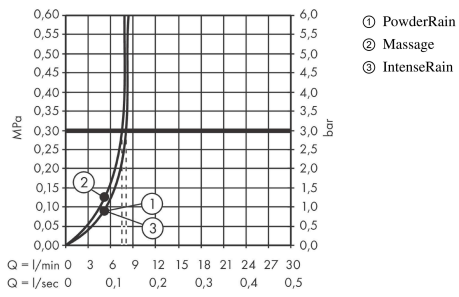

Pulsify Select S
Hand shower 105 3jet Relaxation EcoSmart
 Finish: **Matt White** Article Number: **24111700**

Description

product features

- shower head size: 105 mm
- spray type: PowderRain, IntenseRain, Massage spray
- convenient spray selection via Select button
- spray disc surface: graphite
- maximum flow rate at 3 bar: 8,2 l/min
- flow rate PowderRain spray (at 3 bar): 8,2 l/min
- flow rate massage spray (at 3 bar): 7,7 l/min
- flow rate IntenseRain spray (at 3 bar): 7,8 l/min
- minimum flow pressure: 1,2 bar
- with internal water conduction
- rinseable sieve insert
- connection thread G 1/2
- connection dimension: DN15
- suitable for continuous flow water heaters

Technology

Design awards

Certificates / Sustainability

Product image

Scale drawing

Pulsify Select S
Hand shower 105 3jet Relaxation EcoSmart
 Finish: **Matt White** Article Number: **24111700**

Flowchart

The consumption was measured in combination with the appropriate fittings (thermostat/mixer/in-wall valve) to reflect actual application in practice.