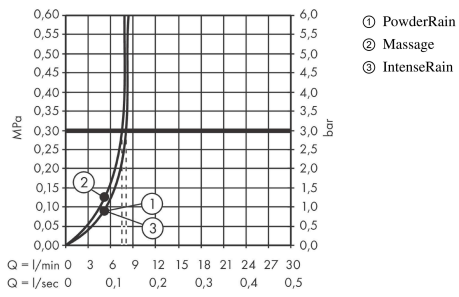

Pulsify Select S
Hand shower 105 3jet Relaxation EcoSmart
Finish: **Matt Black** Article Number: **24111670**

Flowchart

The consumption was measured in combination with the appropriate fittings (thermostat/mixer/in-wall valve) to reflect actual application in practice.