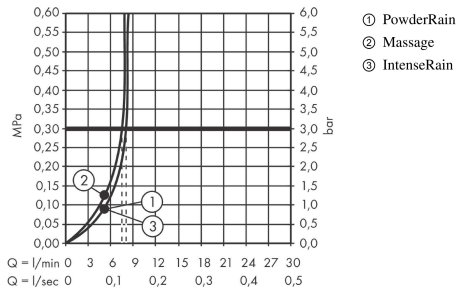

Pulsify Select S
Hand shower 105 3jet Relaxation EcoSmart
Finish: **Chrome** Article Number: **24111000**

Flowchart

The consumption was measured in combination with the appropriate fittings (thermostat/mixer/in-wall valve) to reflect actual application in practice.