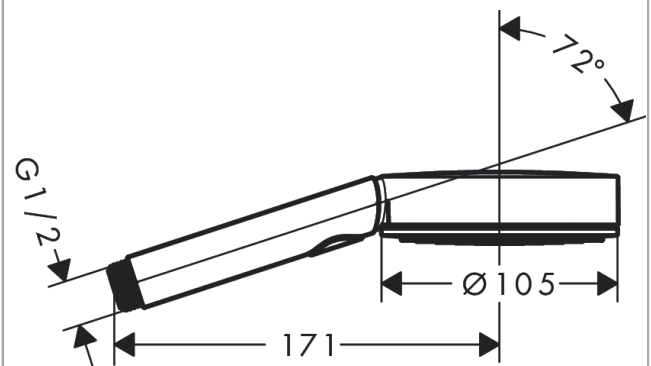

Scale drawing