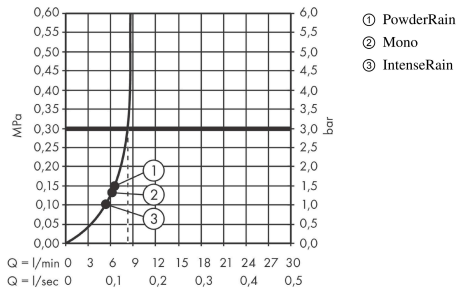

Pulsify Select S
Hand shower 105 3jet Activation EcoSmart
 Finish: **Matt White** Article Number: **24101700**

Description

product features

- shower head size: 105 mm
- spray type: PowderRain, IntenseRain, MonoRain
- convenient spray selection via Select button
- spray disc surface: graphite
- maximum flow rate at 3 bar: 8,5 l/min
- flow rate PowderRain spray (at 3 bar): 8,5 l/min
- flow rate Mono spray (at 3 bar): 8 l/min
- flow rate IntenseRain spray (at 3 bar): 8,2 l/min
- minimum flow pressure: 1,5 bar
- with internal water conduction
- rinseable sieve insert
- connection thread G 1/2
- connection dimension: DN15
- suitable for continuous flow water heaters

Technology

Design awards

reddot winner 2021

Certificates / Sustainability

Product image

Scale drawing

Pulsify Select S
Hand shower 105 3jet Activation EcoSmart
 Finish: **Matt White** Article Number: **24101700**

Flowchart

The consumption was measured in combination with the appropriate fittings (thermostat/mixer/in-wall valve) to reflect actual application in practice.