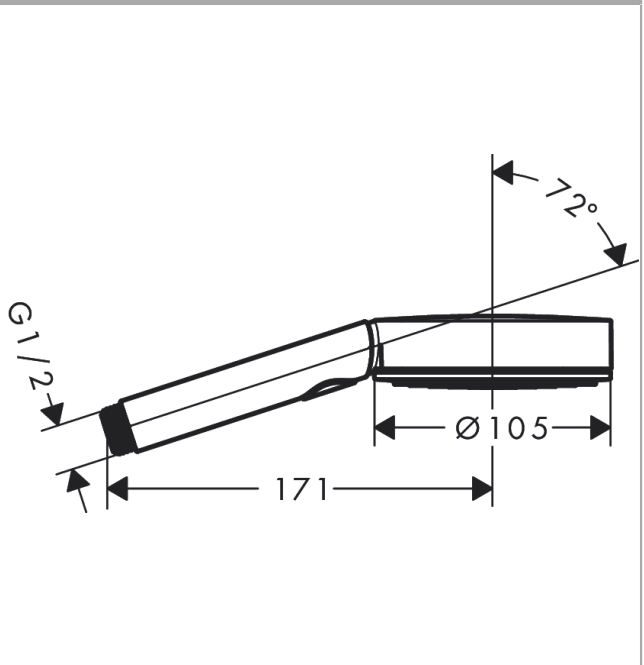

Pulsify Select S
Hand shower 105 3jet Activation EcoSmart
 Finish: **Matt White** Article Number: **24101700**

Description

product features

- shower head size: 105 mm
- spray type: PowderRain, IntenseRain, MonoRain
- convenient spray selection via Select button
- spray disc surface: graphite
- maximum flow rate at 3 bar: 8,5 l/min
- flow rate PowderRain spray (at 3 bar): 8,5 l/min
- flow rate Mono spray (at 3 bar): 8 l/min
- flow rate IntenseRain spray (at 3 bar): 8,2 l/min
- minimum flow pressure: 1,5 bar
- with internal water conduction
- rinseable sieve insert
- connection thread G 1/2
- connection dimension: DN15
- suitable for continuous flow water heaters

Technology

Design awards

reddot winner 2021

Certificates / Sustainability

Product image

Scale drawing

Pulsify Select S
Hand shower 105 3jet Activation EcoSmart
 Finish: **Matt White** Article Number: **24101700**

Flowchart

The consumption was measured in combination with the appropriate fittings (thermostat/mixer/in-wall valve) to reflect actual application in practice.