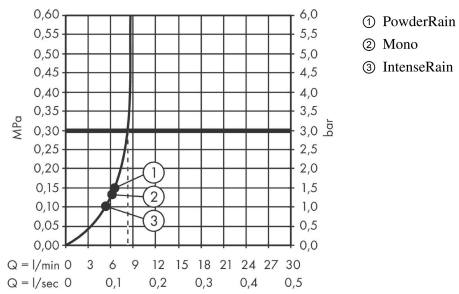

Pulsify Select S
Hand shower 105 3jet Activation EcoSmart
Finish: **Chrome** Article Number: **24101000**

Flowchart

The consumption was measured in combination with the appropriate fittings (thermostat/mixer/in-wall valve) to reflect actual application in practice.