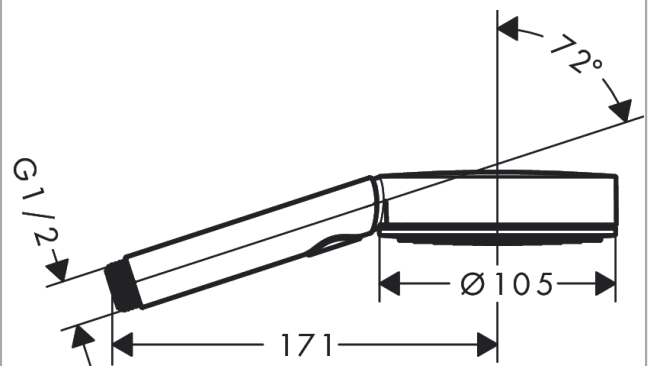

Scale drawing