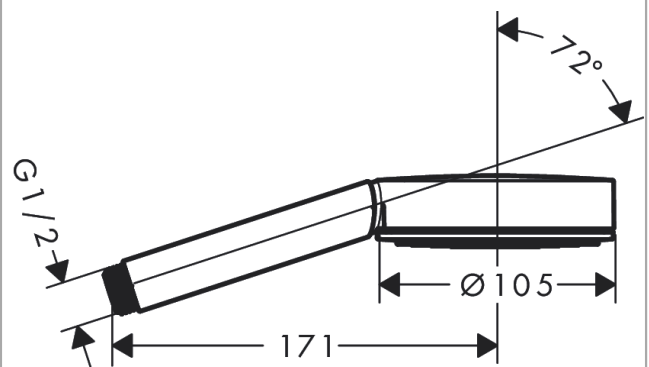

Scale drawing