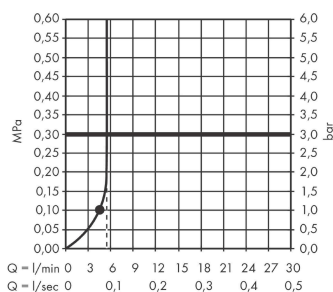

Pulsify S
Hand shower 105 1jet EcoSmart+
 Finish: **Matt Black** Article Number: **24121670**

Description

product features

- shower head size: 105 mm
- spray type: PowderRain
- spray disc surface: graphite
- maximum flow rate at 3 bar: 5,7 l/min
- flow rate PowderRain spray (at 3 bar): 5,7 l/min
- minimum flow pressure: 1 bar
- with internal water conduction
- rinseable sieve insert
- connection thread G 1/2
- connection dimension: DN15
- suitable for continuous flow water heaters

Technology

Design awards

reddot winner 2021

Certificates / Sustainability

Product image

Scale drawing

Flowchart

The consumption was measured in combination with the appropriate fittings (thermostat/mixer/in-wall valve) to reflect actual application in practice.