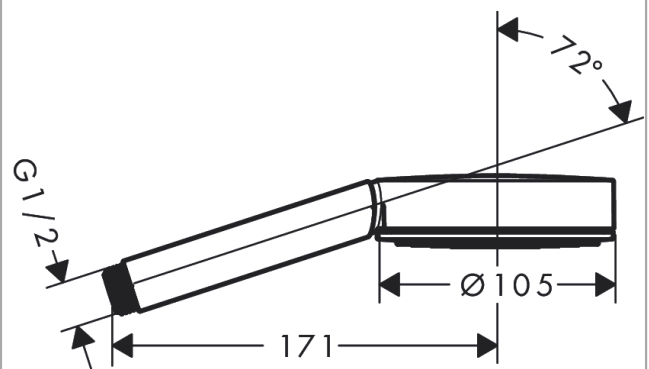

Pulsify S
Hand shower 105 1jet EcoSmart+
 Finish: **Matt Black** Article Number: **24121670**

Description

product features

- shower head size: 105 mm
- spray type: PowderRain
- spray disc surface: graphite
- maximum flow rate at 3 bar: 5,7 l/min
- flow rate PowderRain spray (at 3 bar): 5,7 l/min
- minimum flow pressure: 1 bar
- with internal water conduction
- rinseable sieve insert
- connection thread G 1/2
- connection dimension: DN15
- suitable for continuous flow water heaters

Technology

Design awards

reddot winner 2021

Certificates / Sustainability

Product image

Scale drawing

Flowchart

The consumption was measured in combination with the appropriate fittings (thermostat/mixer/in-wall valve) to reflect actual application in practice.