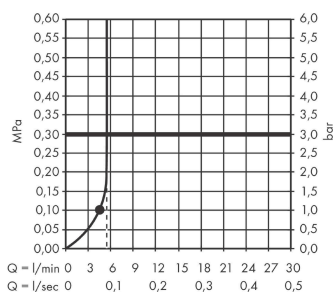

Pulsify S
Hand shower 105 1jet EcoSmart+
 Finish: **Chrome** Article Number: **24121000**

Description

product features

- shower head size: 105 mm
- spray type: PowderRain
- spray disc surface: graphite
- maximum flow rate at 3 bar: 5,7 l/min
- flow rate PowderRain spray (at 3 bar): 5,7 l/min
- minimum flow pressure: 1 bar
- with internal water conduction
- rinseable sieve insert
- connection thread G ½
- connection dimension: DN15
- suitable for continuous flow water heaters

Technology

Design awards

reddot winner 2021

Certificates / Sustainability

Product image

Scale drawing

Flowchart

The consumption was measured in combination with the appropriate fittings (thermostat/mixer/in-wall valve) to reflect actual application in practice.