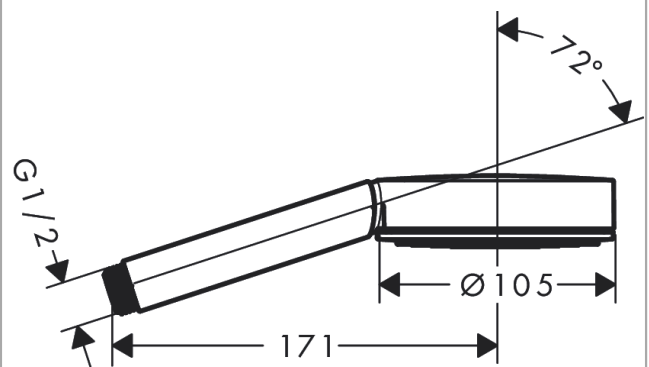

Pulsify S
Hand shower 105 1jet EcoSmart+
 Finish: **Chrome** Article Number: **24121000**

Description

product features

- shower head size: 105 mm
- spray type: PowderRain
- spray disc surface: graphite
- maximum flow rate at 3 bar: 5,7 l/min
- flow rate PowderRain spray (at 3 bar): 5,7 l/min
- minimum flow pressure: 1 bar
- with internal water conduction
- rinseable sieve insert
- connection thread G ½
- connection dimension: DN15
- suitable for continuous flow water heaters

Technology

Design awards

reddot winner 2021

Certificates / Sustainability

Product image

Scale drawing

Flowchart

The consumption was measured in combination with the appropriate fittings (thermostat/mixer/in-wall valve) to reflect actual application in practice.