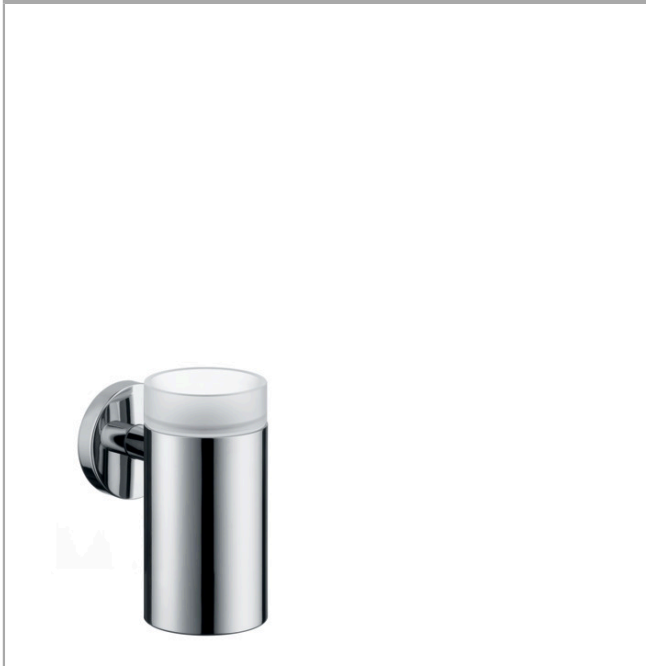

Logis

Toothbrush tumbler

Surfaces: **Chrome** Article Number: **40518000**

Description

product features

- wall-mounted
- material holder: metal
- scope of supply: toothbrush tumbler, escutcheon, mounting material, assembly instruction

Product image

Scale drawing