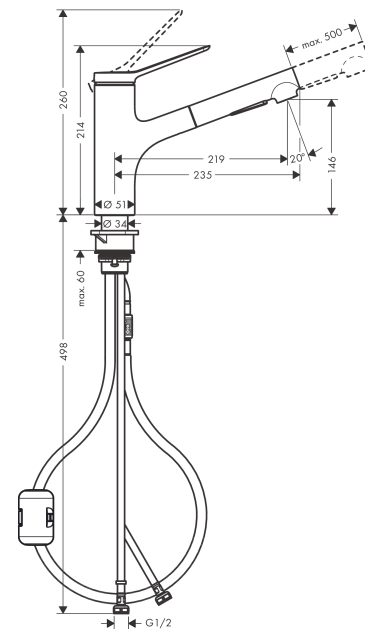

Scale drawing