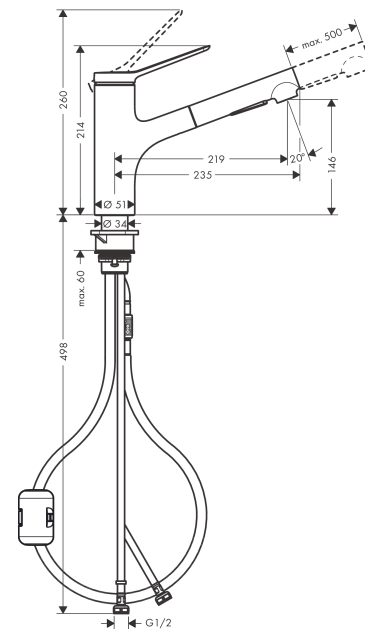

Zesis M33

Single lever kitchen mixer 150, pull-out spray, 2jet

Surface: **Chrome** Article Number: **74800003**

Description

product features

- ComfortZone 150
- swivel range 150°
- laminar spray, shower spray
- lockable shower spray, spray returns through pressing spray diverter and spray returns automatically through handle closing
- quick connect hose
- connection dimension: DN15
- ceramic cartridge
- connection type: G 3/8 connections
- temperature limitation adjustable
- integrated non-return valve
- suitable for continuous flow water heaters
- extension length up to 50 cm

Technology

Design awards

Certificates

Product image

Scale drawing

Zesis M33

Single lever kitchen mixer 150, pull-out spray, 2jet

Surface: **Chrome** Article Number: **74800003**