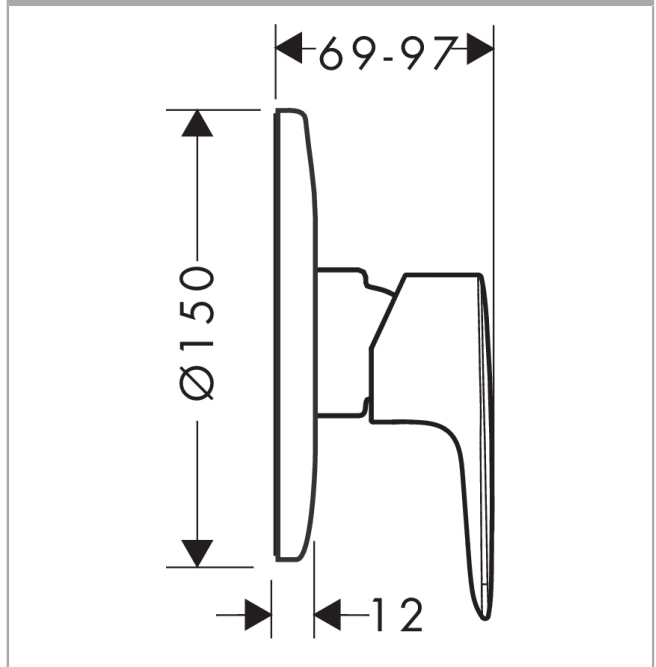

MySport

Single lever shower mixer for concealed installation

Finish: **Chrome** Article Number: **71266000**

Description

product features

- consists of: single lever shower mixer, basic set
- 1 function
- maximum flow rate at 3 bar: 28 l/min
- ceramic cartridge
- temperature limitation adjustable
- suitable for continuous flow water heaters
- min. operating pressure: 1 bar
- max. operating pressure: 10 bar
- connection type: basic set

Product image

Scale drawing

Flowchart