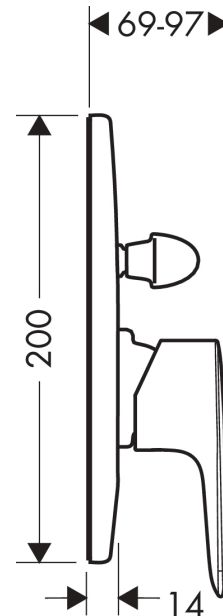

MySport
Single lever bath mixer for concealed installation
 Finish: **Chrome** Article Number: **71246000**

Description

product features

- consists of: single lever bath mixer, basic set
- 2 functions
- projection: 97 mm
- maximum flow rate at 3 bar: 30 l/min
- ceramic cartridge
- temperature limitation adjustable
- diverter with automatic resetting
- suitable for continuous flow water heaters
- connection type: basic set
- wall-mounted

Certificates / Sustainability

Product image

Scale drawing

Flowchart