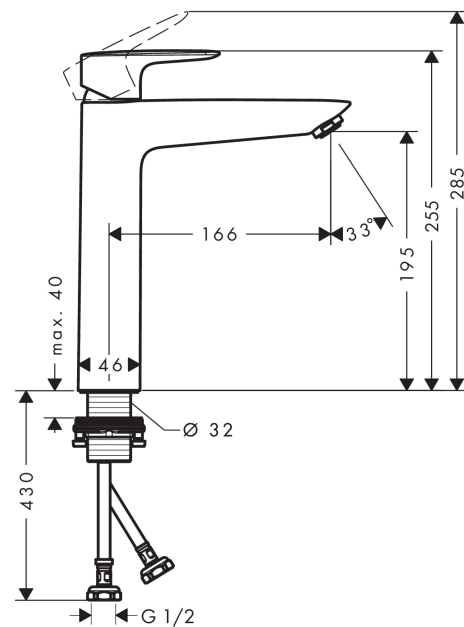

MySport
Single lever basin mixer XL without waste set
 Finish: **Chrome** Article Number: **71112003**

Description

product features

- ComfortZone 190
- projection: 166 mm
- spout height: 195 mm
- handle variant: lever handle
- spray type: normal spray
- maximum flow rate at 3 bar: 5 l/min
- ceramic cartridge
- temperature limitation adjustable
- suitable for continuous flow water heaters
- connection type: G 1/2 connections
- connection dimension: DN15

Technology

Certificates / Sustainability

Product image

Scale drawing

Flowchart

- ① With flow limiter
- ② Without flow limiter