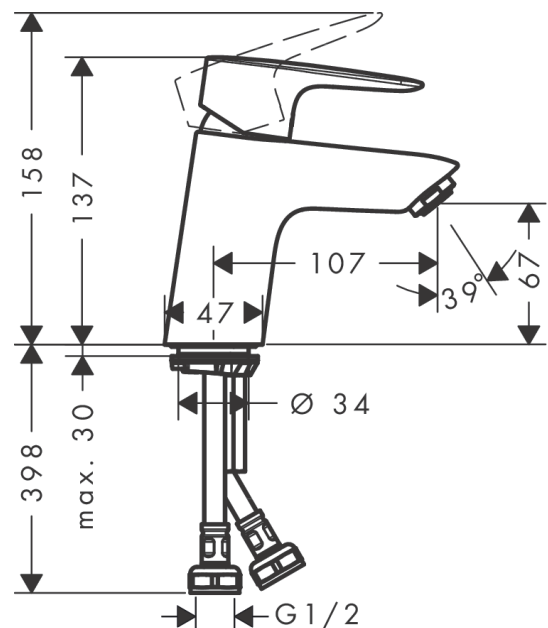

MySport
Single lever basin mixer M without waste set
 Finish: **Chrome** Article Number: **71110003**

Description

product features

- ComfortZone 70
- projection: 107 mm
- spout height: 67 mm
- handle variant: lever handle
- spray type: normal spray
- maximum flow rate at 3 bar: 5 l/min
- ceramic cartridge
- temperature limitation adjustable
- suitable for continuous flow water heaters
- connection type: G ½ connections
- connection dimension: DN15

Technology

Certificates / Sustainability

Product image

Scale drawing

Flowchart