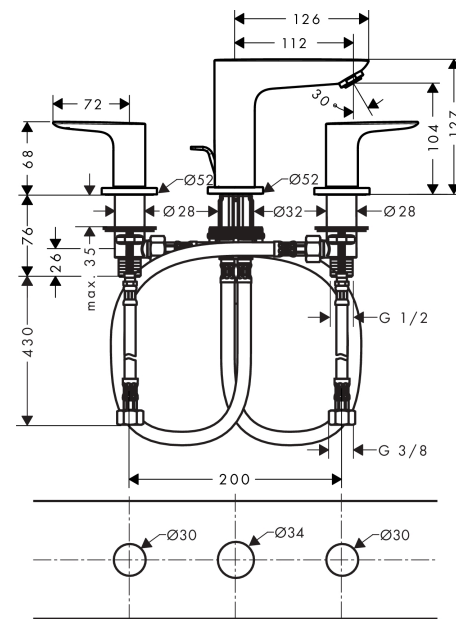

##### product features

- consists of: 3-hole basin mixer, waste set
- ComfortZone 150
- projection: 112 mm
- spout height: 104 mm
- maximum flow rate at 3 bar: 5 l/min
- ceramic valves hot/cold 90°
- suitable for continuous flow water heaters
- pop-up waste set G 1¼
- material waste set: metal
- connection type: G ¾ connections
- connection dimension: DN15

#### Scale drawing