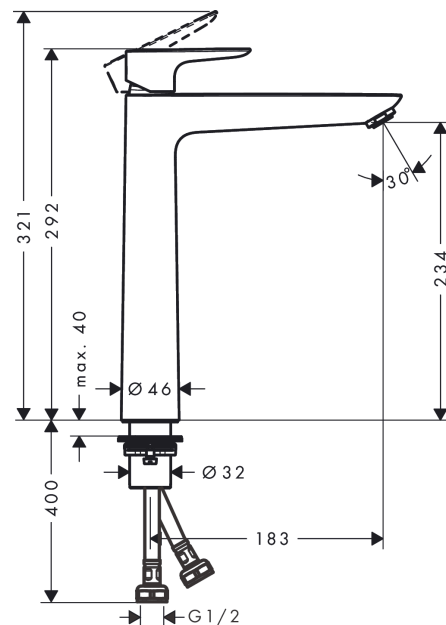

#### product features

- ComfortZone 190
- handle variant: lever handle
- projection 166 mm
- spray type: normal spray
- maximum flow rate at 3 bar: 5 l/min
- suitable for continuous flow water heaters
- connection dimension: DN15
- not included: waste set

### Scale drawing