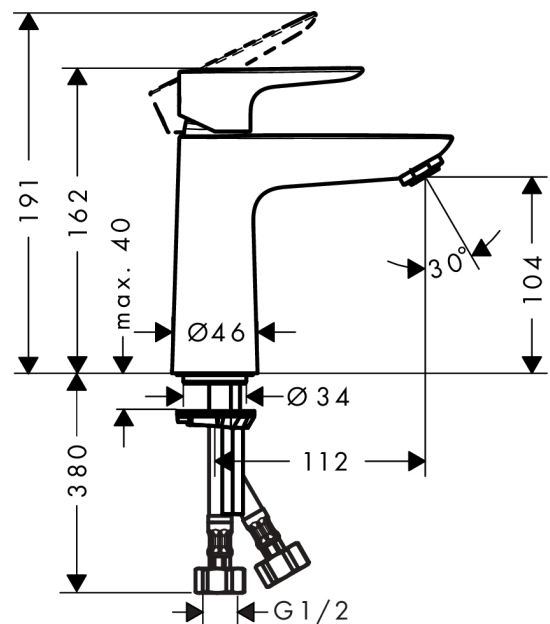

**Talis E**  
**Single lever basin mixer 110 without waste set**  
 Surfaces: **Chrome** Article Number: **71712003**

### Description

**product features**

- ComfortZone 110
- projection 108 mm
- flow rate at 3 bar: 5 l/min
- suitable for continuous flow water heaters
- not included: waste set

### Scale drawing